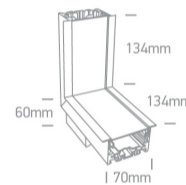

11 Office & Kitchen>Recessed LED Linear Profiles

38152RL/W/W

10W ceiling to wall corner for 38152R.

Complete with 200mA driver , 4pcs fixing clips, 4pcs connectors & 2pcs end cups.

Complies with standard EN60598-1 and any other specific standards.

Downloads

Dimensions

Gallery

Physical Specification

Item Group

11 Office & Kitchen

Family

Recessed LED Linear Profiles

Shape

Rectangular

Length	134x134mm
Width	70mm
Height	60mm
Cutout Hole Width	100x100mm
Cutout Hole Length	60mm
Recessed Ceiling	Yes
Depth Required	80mm
Indoor	Yes
Adjustable	No

Electrical Characteristics

Gear	Built In
Fitting + Driver	
Input Voltage	220-240V
50 Hz	Yes
60 Hz	Yes
Safety Class	
Power(Watts)	10W
IP Rating	IP20
Light Source	LED built in
Dimmable	No
F Mark	