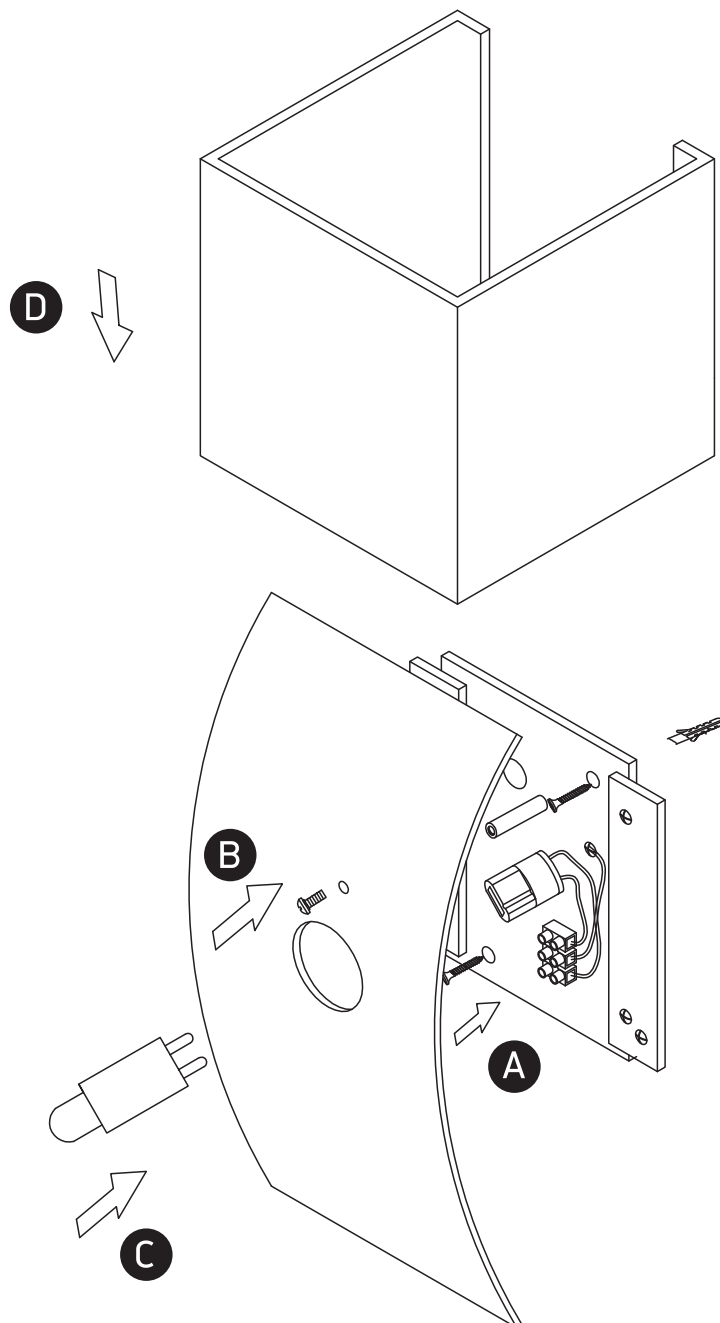

INSTALLATION MANUAL

6012

100-240V | G9 | 40W | IP20 | Natural aluminium

Warnings:

1. Make sure that the product is installed properly before connecting to electricity.
2. Do not cover the fitting.
3. Maintenance and installation should only be carried out by a professional electrician.