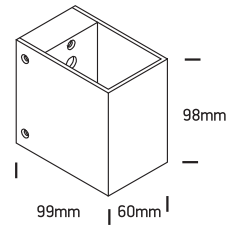

INSTALLATION MANUAL

6017G

100-240V | G9 | 40W | IP20 | Natural aluminium

Warnings:

1. Make sure that the product is installed properly before connecting to electricity.
2. Do not cover the fitting.
3. Maintenance and installation should only be carried out by a professional electrician.