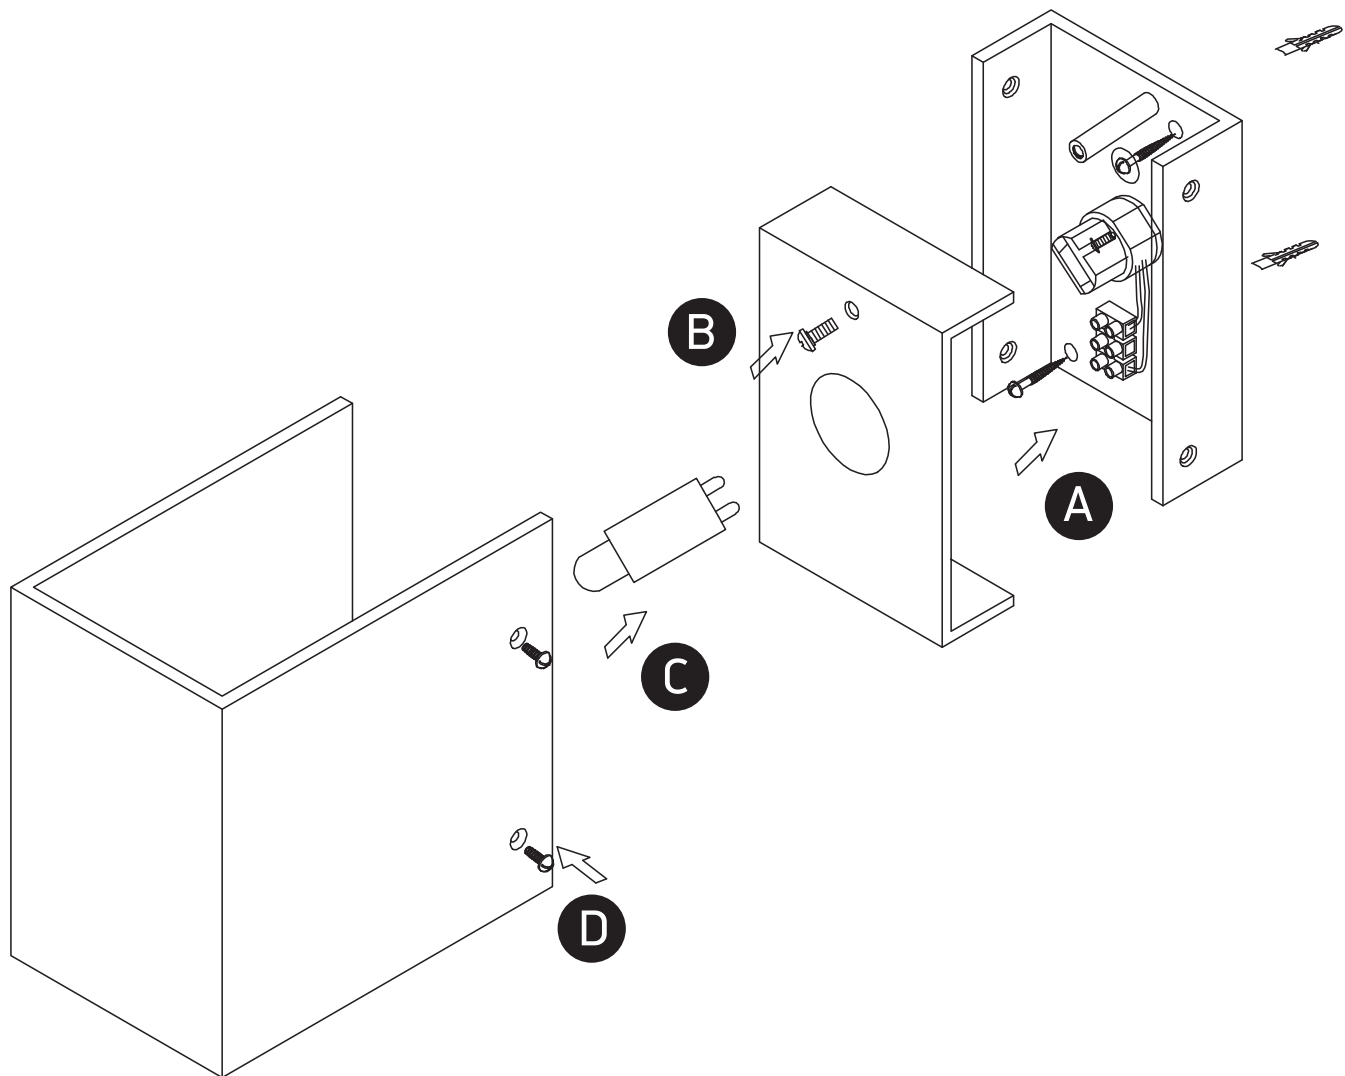

INSTALLATION MANUAL

6017G

100-240V | G9 | 40W | IP20 | Natural aluminium

Warnings:

1. Make sure that the product is installed properly before connecting to electricity.
2. Do not cover the fitting.
3. Maintenance and installation should only be carried out by a professional electrician.