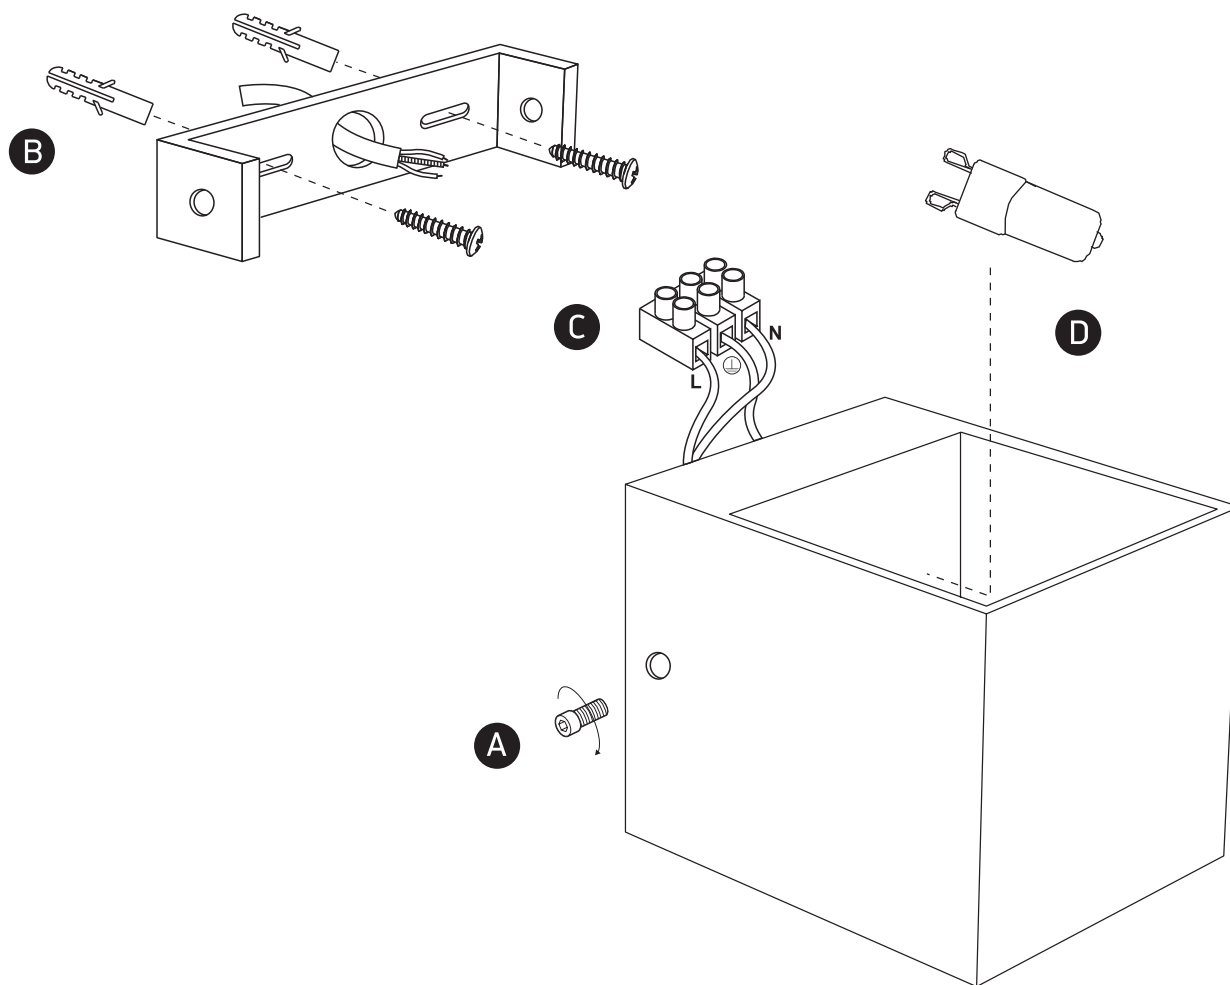

INSTALLATION MANUAL

6030

100-240V | G9 | 30W | IP20 | Aluminium

Warnings:

1. Make sure that the product is installed properly before connecting to electricity.
2. Do not cover the fitting.
3. Maintenance and installation should only be carried out by a professional electrician.