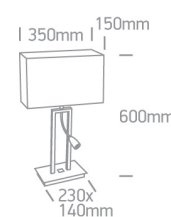

Dimensions

Physical Specification

| | |
|----------------------|-----------------------|
| Item Group | 18 Decorative |
| Family | The Hotel Range Metal |
| Order Code | 61044A/C/W |
| Colour | Chrome |
| Material | Metal |
| Diffuser Material | Fabric |
| Shape | Rectangular |
| Length | 350mm |
| Width | 150mm |
| Height | 600mm |
| Surface Floor/Ground | Yes |
| Indoor | Yes |