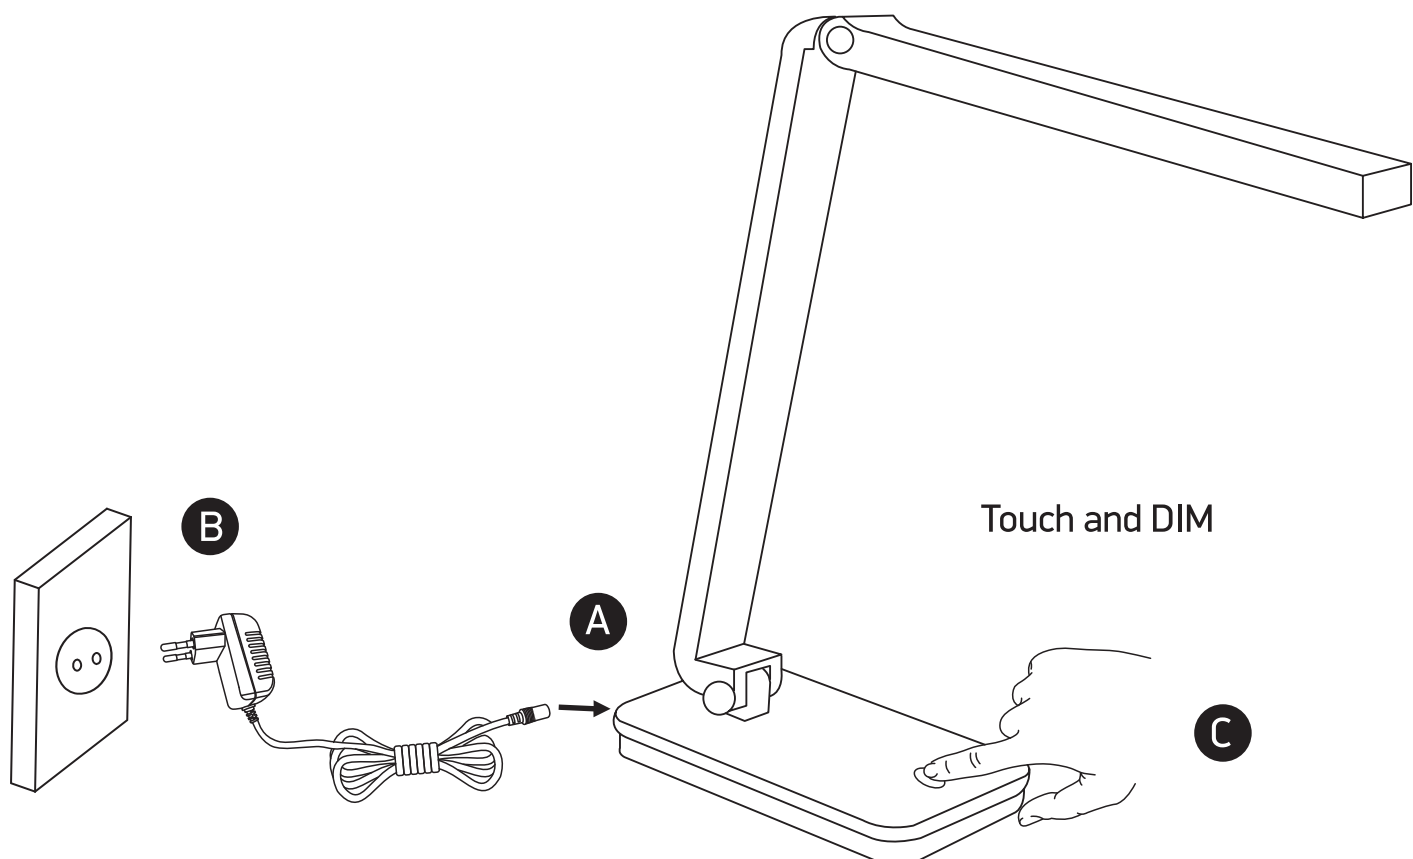

INSTALLATION MANUAL

61072

ecolight

DIMMABLE ADJUSTABLE

CE RoHS COMPLIANT DIMMABLE

100-240V | SMD 2835 | 6W | IP20 | ABS | Adjustable

USB charging socket

Warnings: