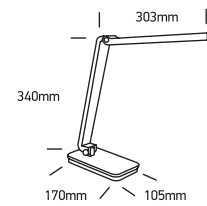

INSTALLATION MANUAL

61072

ecolight

DIMMABLE ADJUSTABLE

CE RoHS COMPLIANT DIMMABLE

100-240V | SMD 2835 | 6W | IP20 | ABS | Adjustable

USB charging socket

Warnings: