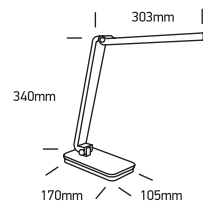

INSTALLATION MANUAL

61072

ecolight

one
LIGHT

100-240V | SMD 2835 | 6W | IP20 | ABS | Adjustable

USB charging socket

Warnings:

1. Make sure that the product is installed properly before connecting to electricity.
2. Do not cover the fitting.
3. Maintenance and installation should only be carried out by a professional electrician.