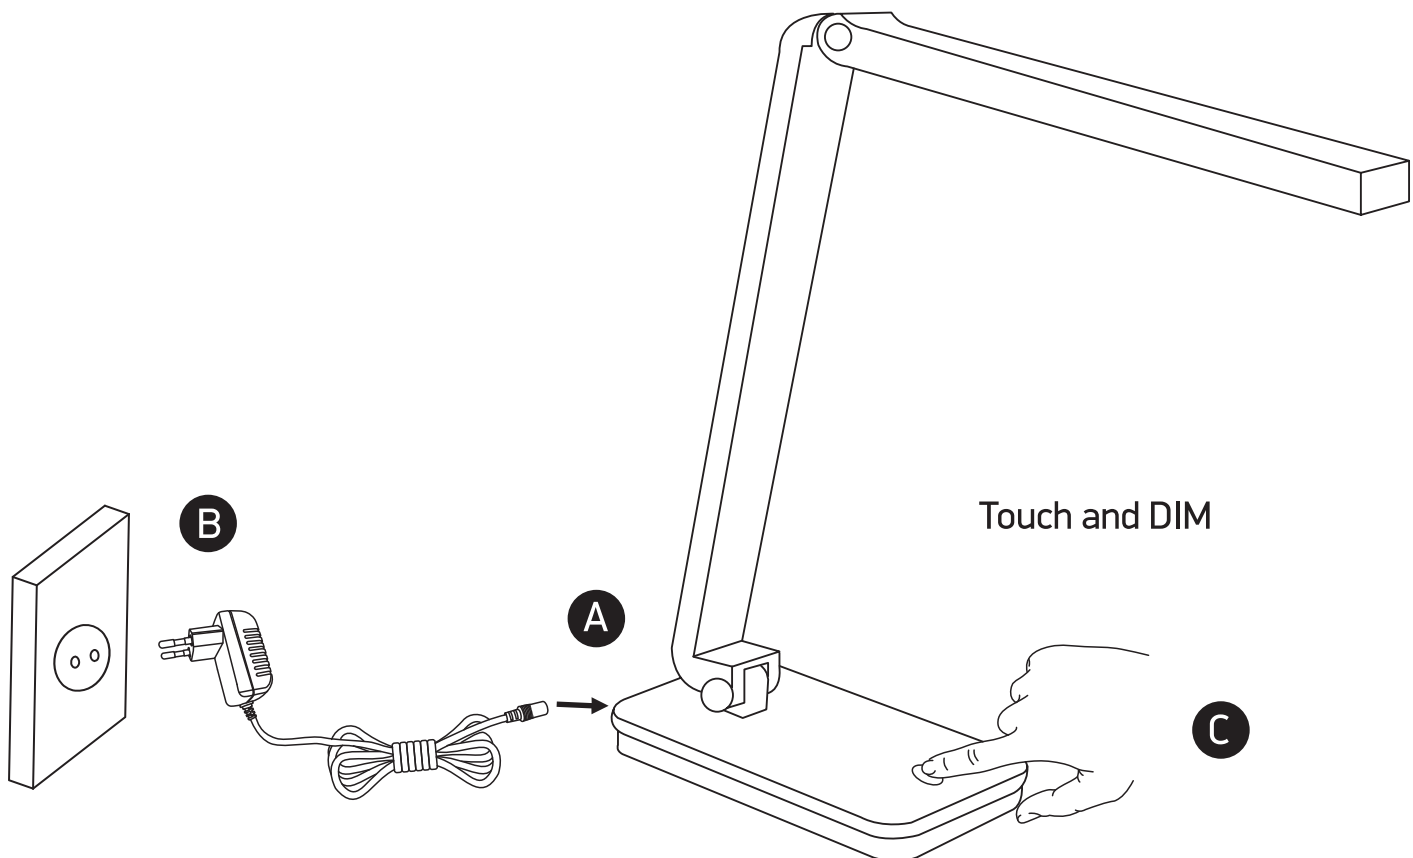

INSTALLATION MANUAL

61072

ecolight

one
LIGHT

100-240V | SMD 2835 | 6W | IP20 | ABS | Adjustable

USB charging socket

Warnings:

1. Make sure that the product is installed properly before connecting to electricity.
2. Do not cover the fitting.
3. Maintenance and installation should only be carried out by a professional electrician.