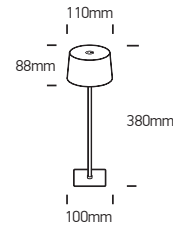

INSTALLATION MANUAL

61082

3,5W | IP54 | SMD LED | Touch switch | Dimmable | Aluminium + Steel

Rechargeable USB socket.
1x5200mAh lithium battery.

80 CRI

A

Touch Switch & Memory of Brightness

ON
Touch time < 0.5s
OFF