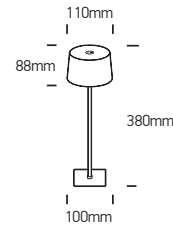

INSTALLATION MANUAL

61082/.../RGBW

3,5W | IP54 | SMD LED | Touch switch | Dimmable | Aluminium + Steel

Rechargeable USB socket.
1x5200mAh lithium battery.

80 CRI

A

Touch Switch & Memory of Brightness

ON
OFF
Touch time < 0.5s