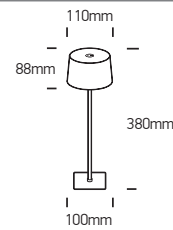

# INSTALLATION MANUAL

61082

3,5W | IP54 | SMD LED | Touch switch | Dimmable | Aluminium + Steel

Rechargeable USB socket.  
1x5200mAh lithium battery.

80  
CRI

**A**

**Touch Switch & Memory of Brightness**

**Touch Stepless Dimmer**