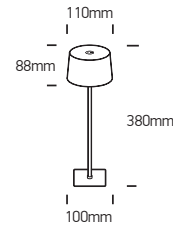

INSTALLATION MANUAL

61082/.../RGBW

3,5W | IP54 | SMD LED | Touch switch | Dimmable | Aluminium + Steel

Rechargeable USB socket.
1x5200mAh lithium battery.

80 CRI

A

Touch Switch & Memory of Brightness

ON
OFF
Touch time < 0.5s