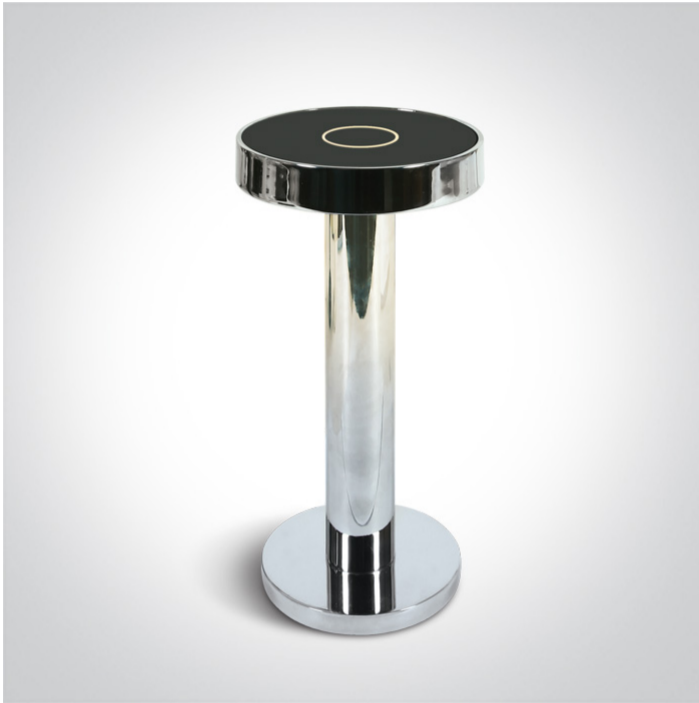

16 Decorative>Portable Trendy Light

61092/C

Rechargeable stepless dimmable table lamp suitable for indoor/outdoor use, IP65.

Charging time 6,5Hrs
Working time 10Hrs (100%)

Complies with standard EN60598-1 and any other specific standards.

Downloads

Dimensions

Physical Specification

Item Group	16 Decorative
Family	Portable Trendy Light
Order Code	61092/C
Colour	Chrome
Material	Die Cast
Shape	Circular
Height	200mm
Diameter	90mm
Surface Floor/Ground	Yes
Indoor	Yes
Outdoor	Yes
Adjustable	No

Dimmable	Yes
----------	-----

F Mark	
--------	---

Illumination Data

Colour Temperature	2700-3000K
--------------------	------------

Lumen Output	120lm
--------------	-------

Light Efficiency	48lm/W
------------------	--------