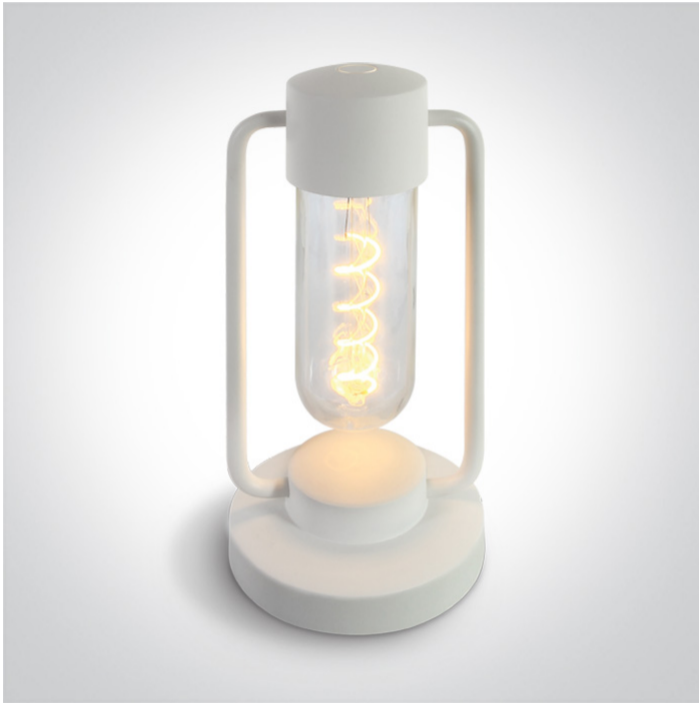

16 Decorative&gt;Portable Trendy Light

61094/W/UW

Rechargeable stepless dimmable table lamp suitable for indoor/outdoor use, IP65.

Charging time 6,5Hrs  
Working time 10Hrs (100%)

Complies with standard EN60598-1 and any other specific standards.

## Physical Specification

Item Group	16 Decorative
Family	Portable Trendy Light
Order Code	61094/W/UW
Colour	White
Material	Die Cast
Shape	Circular
Height	300mm
Diameter	130mm
Surface Floor/Ground	Yes
Indoor	Yes
Outdoor	Yes
Adjustable	No