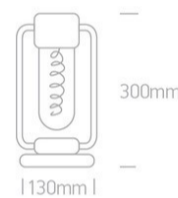

16 Decorative&gt;Portable Trendy Light

61094/W/UW

Rechargeable stepless dimmable table lamp suitable for indoor/outdoor use, IP65.

Charging time 6,5Hrs  
Working time 10Hrs (100%)

Complies with standard EN60598-1 and any other specific standards.

## Dimensions

## Physical Specification

Item Group	16 Decorative
Family	Portable Trendy Light
Order Code	61094/W/UW
Colour	White
Material	Die Cast
Shape	Circular
Height	300mm
Diameter	130mm
Surface Floor/Ground	Yes
Indoor	Yes
Outdoor	Yes
Adjustable	No