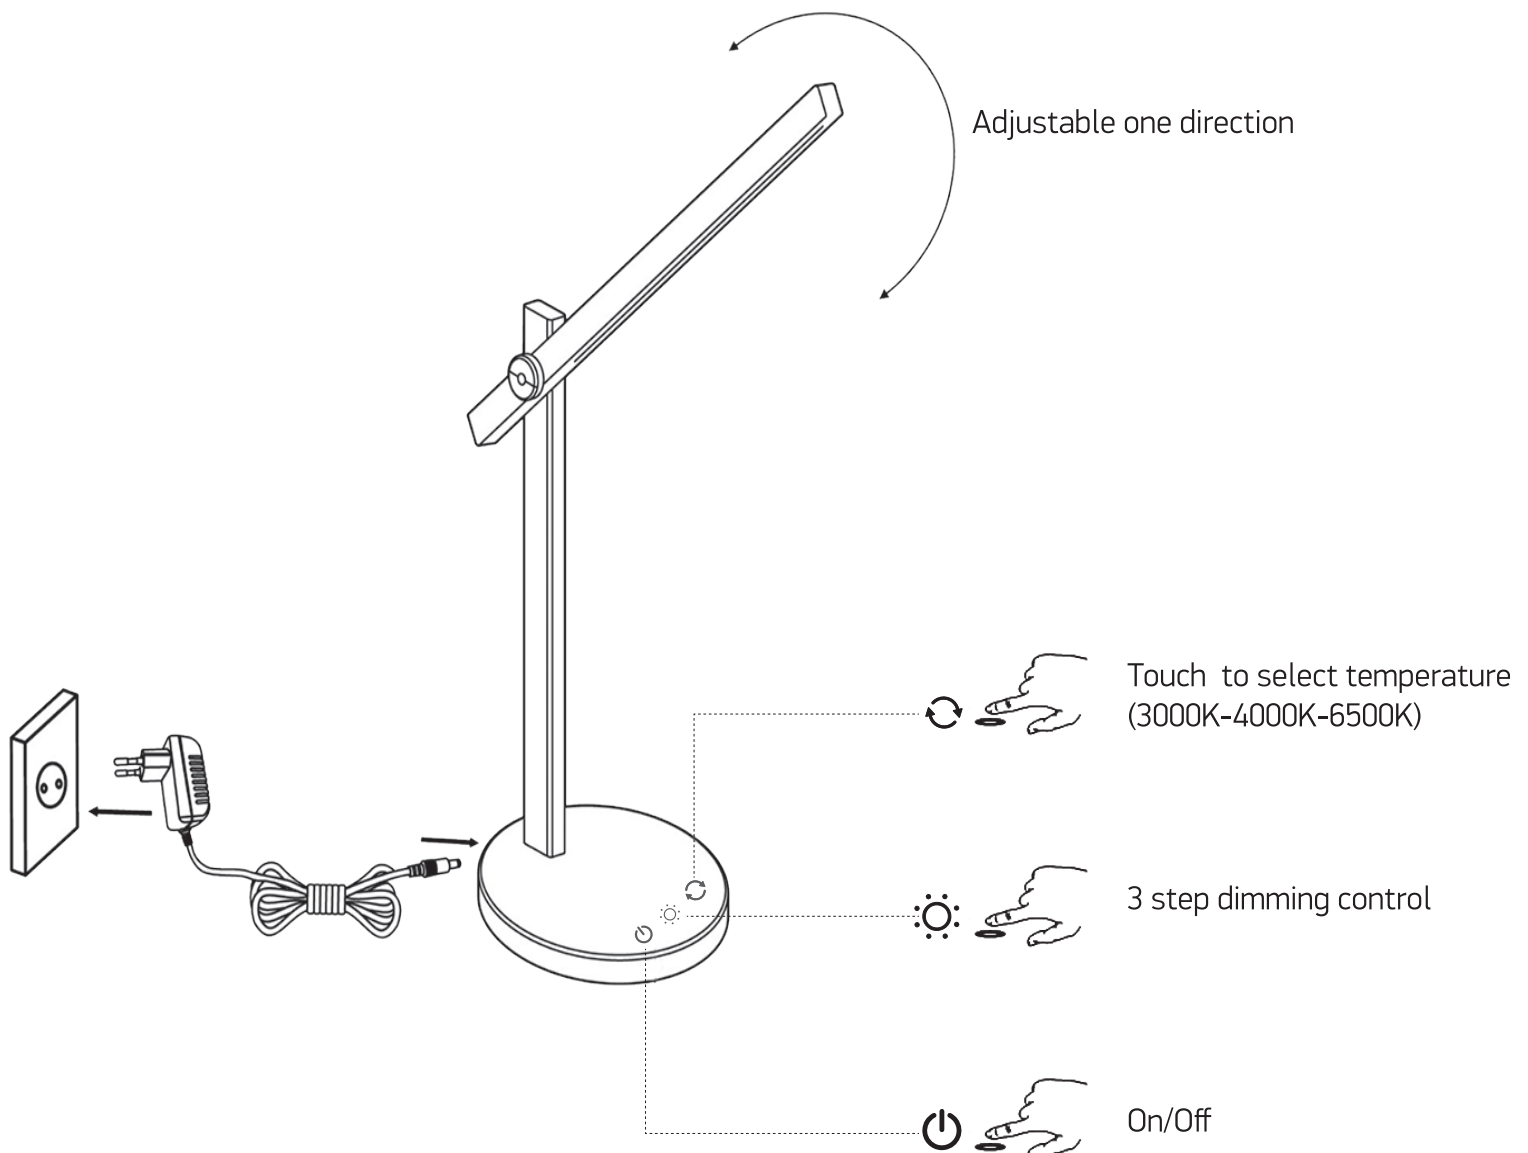

# INSTALLATION MANUAL

61108

5,5W | IP20 | SMD LED | Touch switch | Dimmable | Die cast

Complete with EU plug.

85 CRI

one  
LIGHT

## Warnings:

1. Make sure that the product is installed properly before connecting to electricity.
2. Do not cover the fitting.
3. Maintenance and installation should only be carried out by a professional electrician.