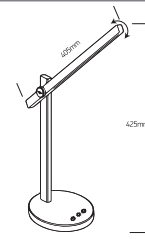

# INSTALLATION MANUAL

61108

5,5W | IP20 | SMD LED | Touch switch | Dimmable | Die cast

Complete with EU plug.

85 CRI

one  
LIGHT