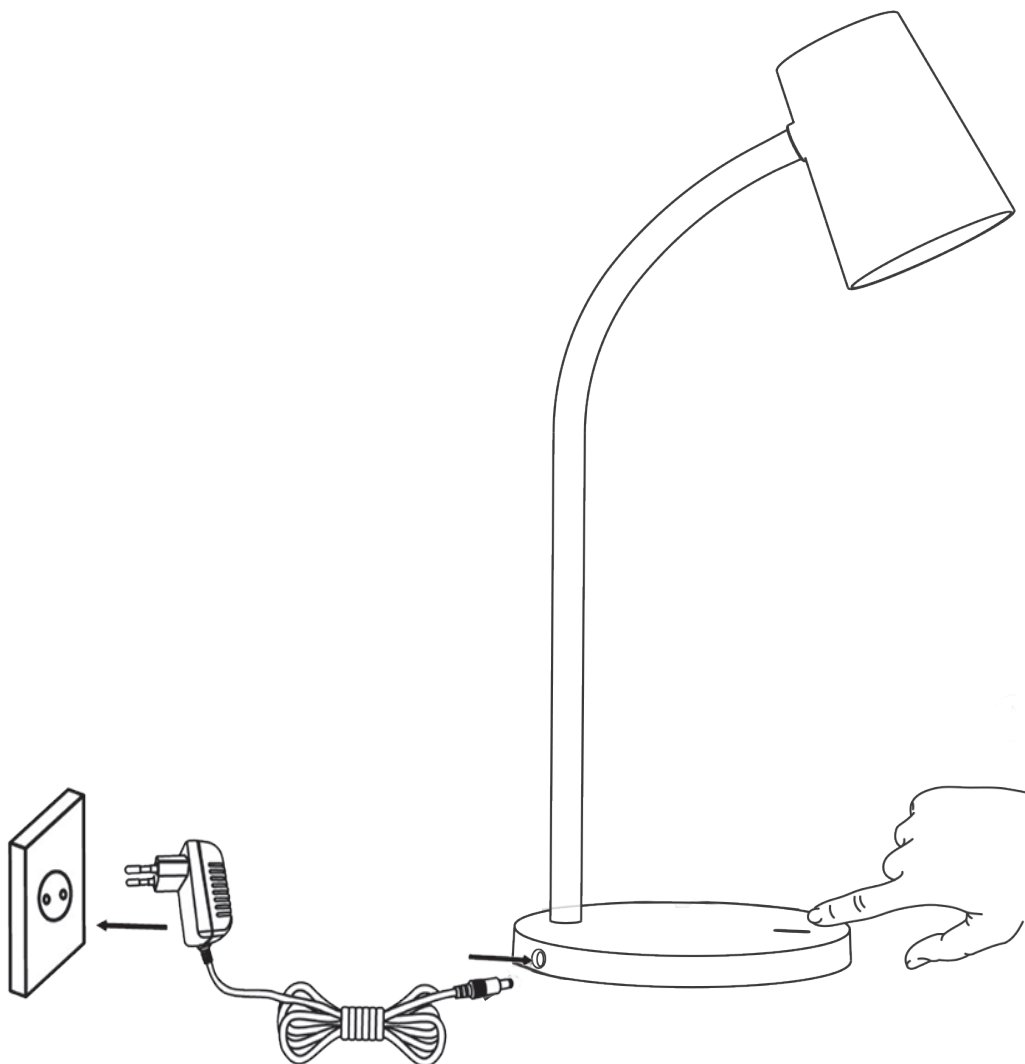

# INSTALLATION MANUAL

61110

3 step dimming control