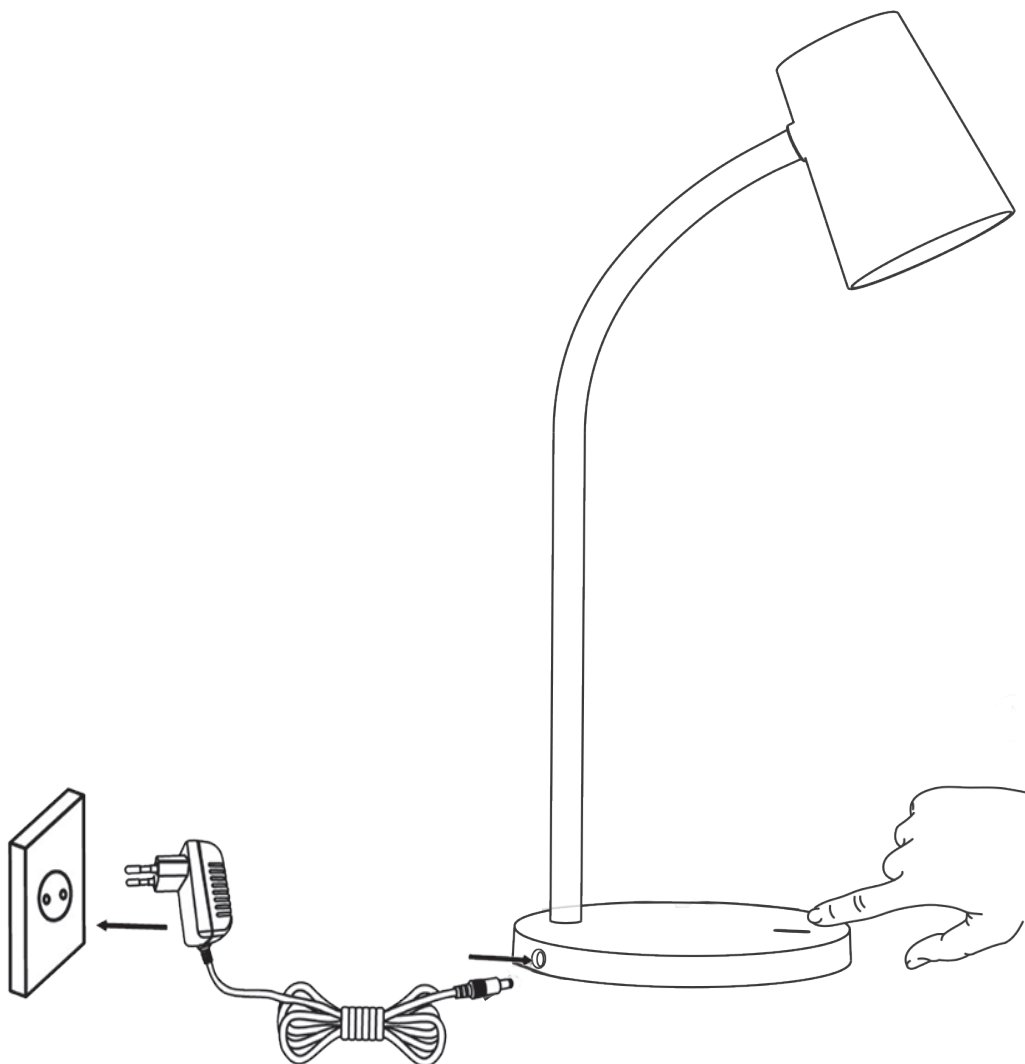

INSTALLATION MANUAL

61110

3 step dimming control

Warnings:

1. Make sure that the product is installed properly before connecting to electricity.
2. Do not cover the fitting.
3. Maintenance and installation should only be carried out by a professional electrician.