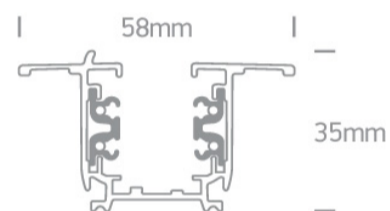

10 Tracks & Magnetic > Square Track Recessed

40003R/W

3-Phase 16A recessed track for commercial applications.

Complies with standard EN60598-1 and any other specific standards.

Downloads

Dimensions

Accessories

41034R

Physical Specification

Item Group

10 Tracks & Magnetic

Family

Square Track Recessed

Order Code

40003R/W

Colour

White

Material

Aluminium

Shape

Rectangular

Length	3000mm
Width	58mm
Height	35mm
Cutout Hole Width	40mm
Cutout Hole Length	3000mm
Recessed Ceiling	Yes
Depth Required	35mm
Indoor	Yes
Adjustable	No

Packing Info

Box Weight	2.900kg
Pcs/Carton	6
Barcode	5291889023425
HS Code	9405990090

Certification & Warranty

Warranty	5 Years
Weee Directive	Yes

switch to
one light!

one
LIGHT