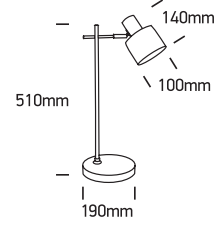

INSTALLATION MANUAL

61116A

ADJUSTABLE

100-240V | E27 | 10W | IP20 | Steel | With ON/OFF Switch / EU Schuko plug.

one
LIGHT

Warnings:

1. Make sure that the product is installed properly before connecting to electricity.
2. Do not cover the fitting.
3. Maintenance and installation should only be carried out by a professional electrician.