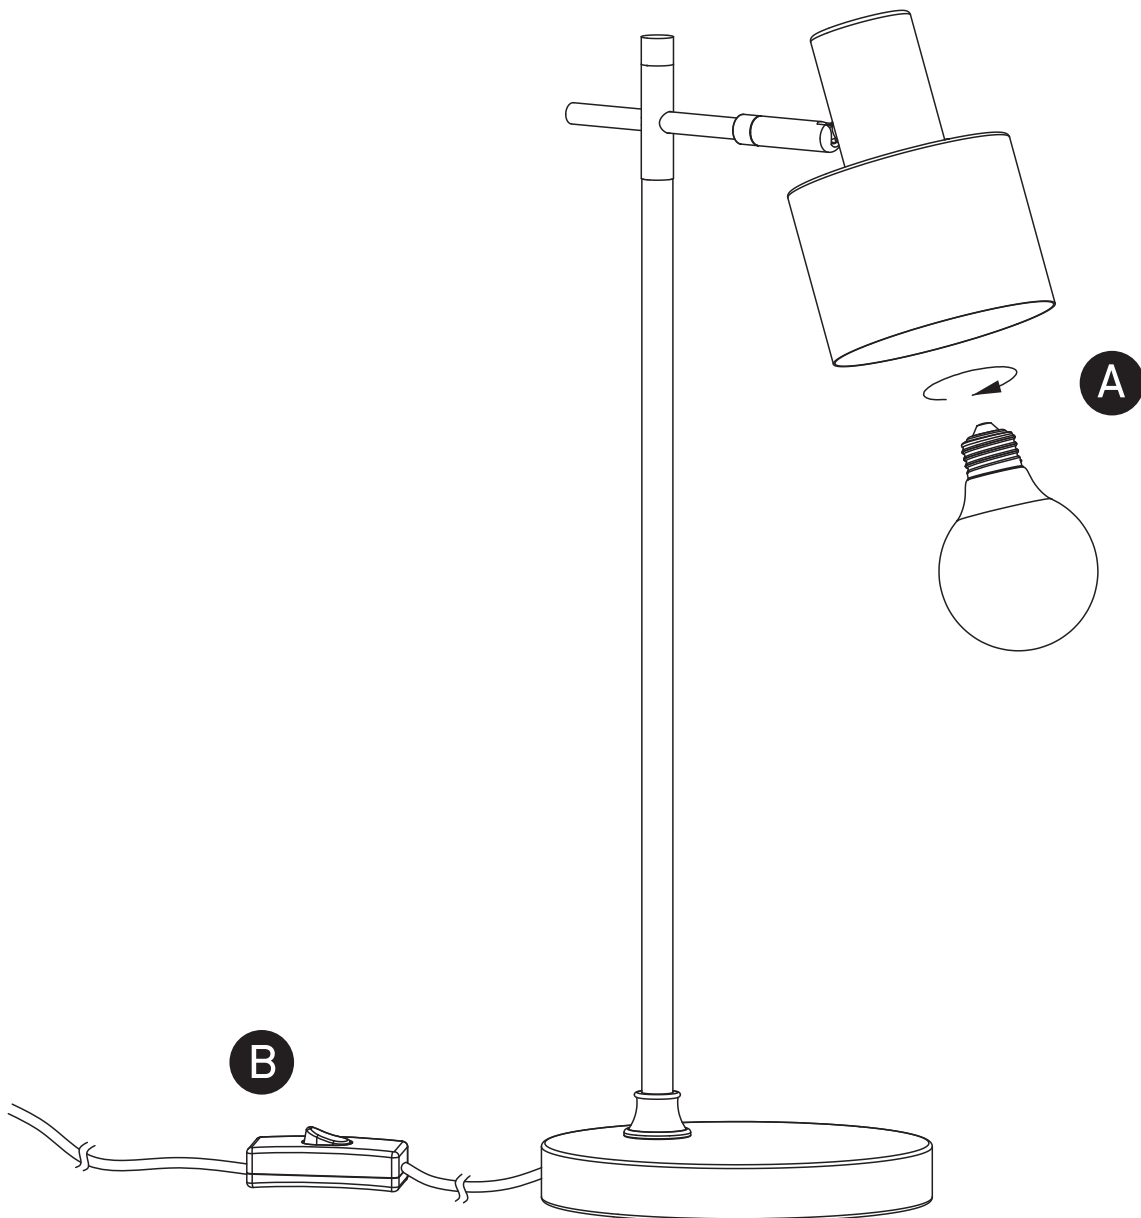

INSTALLATION MANUAL

61116A

ADJUSTABLE

100-240V | E27 | 10W | IP20 | Steel | With ON/OFF Switch / EU Schuko plug.

one
LIGHT

Warnings:

1. Make sure that the product is installed properly before connecting to electricity.
2. Do not cover the fitting.
3. Maintenance and installation should only be carried out by a professional electrician.