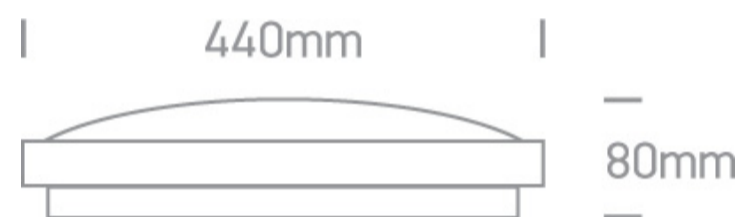

14 Plafo>LED Circular Plafo Metal + PC

62018A/D

LED Circular Plafo, IP20.

Complies with standard EN60598-1 and any other specific standards.

Downloads

Dimensions

Physical Specification

Item Group	14 Plafo
Family	LED Circular Plafo Metal + PC
Order Code	62018A/D
Colour	White
Material	Metal
Diffuser Material	PC
Shape	Circular
Height	80mm
Diameter	440mm
Surface Ceiling	Yes
Indoor	Yes
Adjustable	No

Illumination Data

Colour Temperature	6000K
Illumination Diagram	

Packing Info

Box Weight	1.660kg
Pcs/Carton	5
Barcode	38
HS Code	9405409900

Certification & Warranty

Warranty

2 Years

Weee Directive