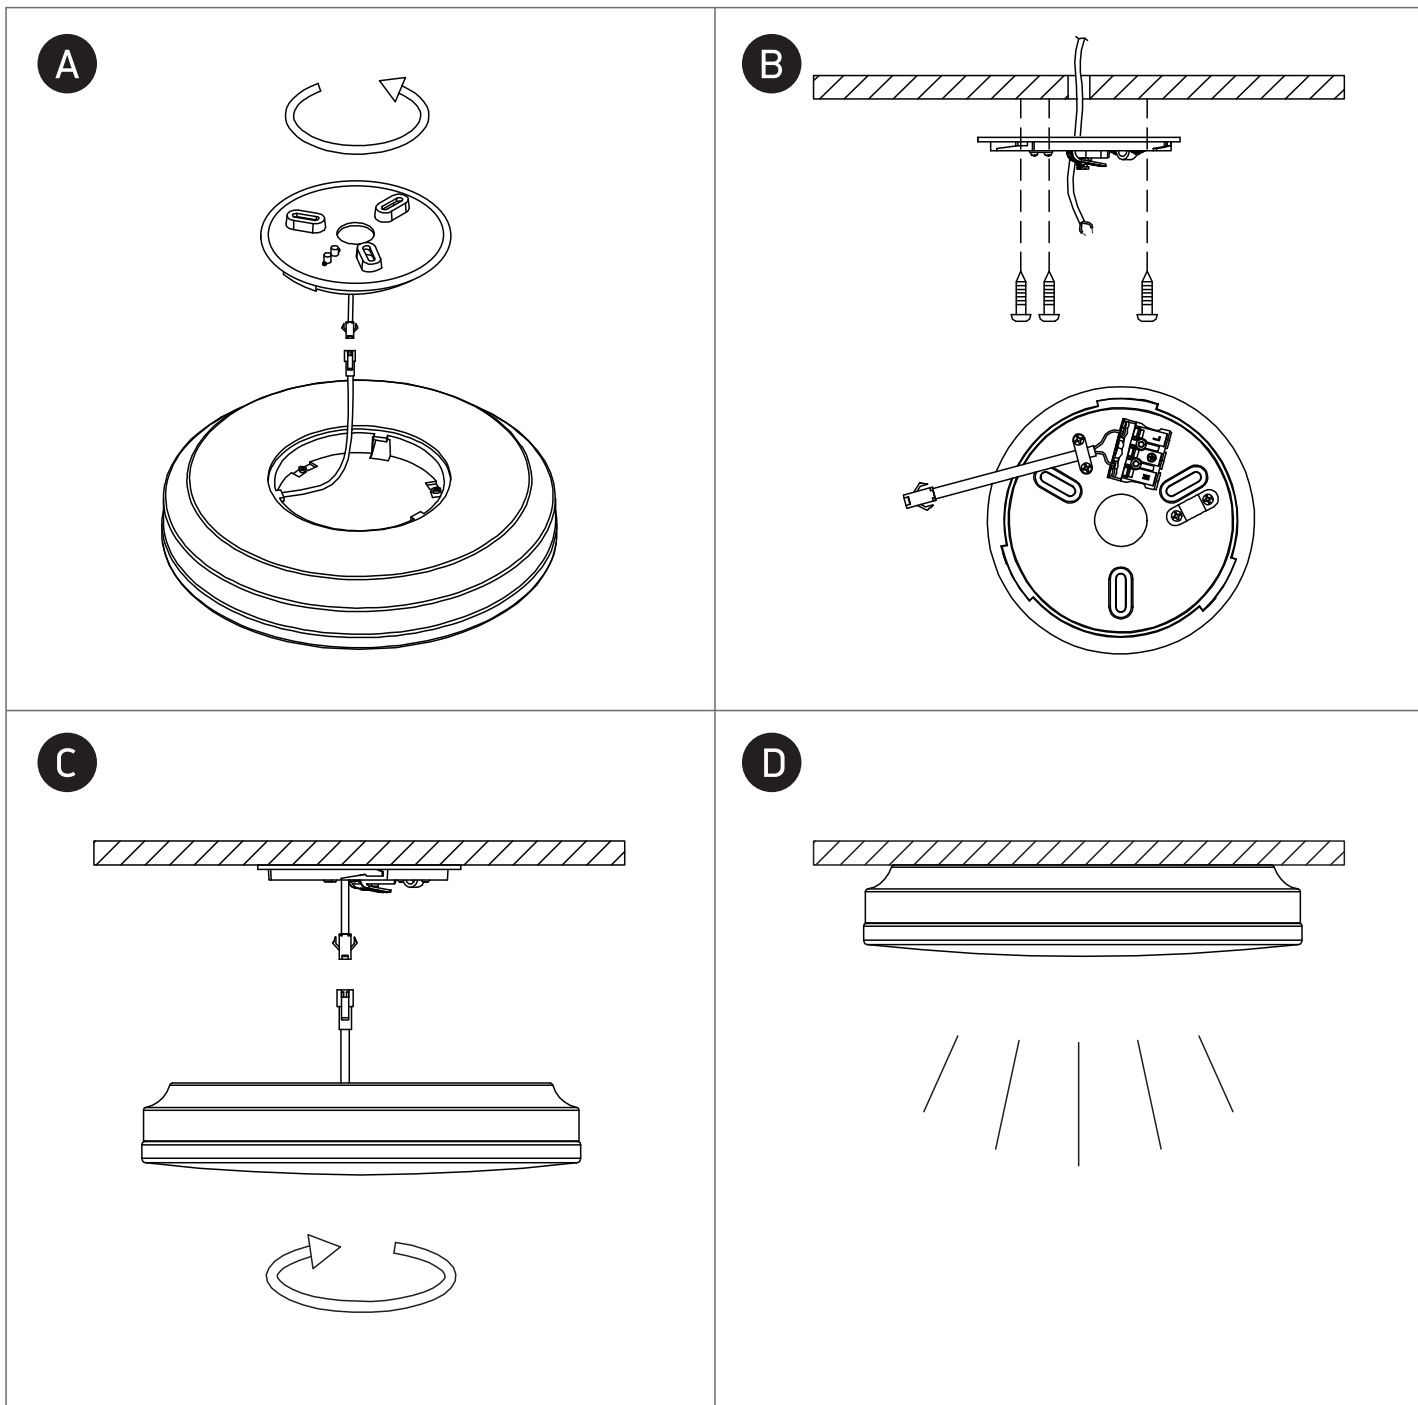

INSTALLATION MANUAL

62022A

ecolight

80
CRI

CE

RoHS
COMPLIANT

NOT
DIMMABLE

230V | SMD 2835 | 20W | IP20 | PC

Complete with driver.

one
LIGHT

Warnings:

1. Make sure that the product is installed properly before connecting to electricity.
2. Do not cover the fitting.
3. Maintenance and installation should only be carried out by a professional electrician.