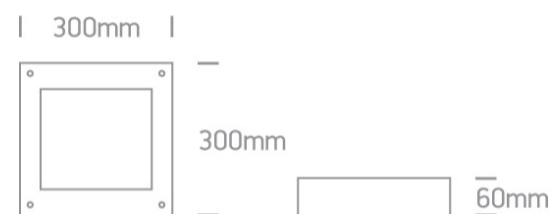

14 Plafo>Square LED Plafo Steel

62102/MC

17W SMD LED steel square LED Plafo.

Supplied with non-dimmable LED driver.

Complies with standard EN60598-1 and any other specific standards.

Downloads

Dimensions

Physical Specification

Item Group	14 Plafo
Family	Square LED Plafo Steel
Order Code	62102/MC
Colour	Brushed Chrome
Material	Steel
Diffuser Material	Glass
Shape	Rectangular
Length	300mm
Width	300mm
Height	60mm
Surface Ceiling	Yes
Indoor	Yes

Illumination Data

Colour Temperature	3000K
CRI	80
Illumination Diagram	

Packing Info

Box Length	34cm
Box Width	34cm
Box Height	9,5cm
Box Weight	3.490kg
Pcs/Carton	5
Barcode	5291889017189
HS Code	9405409900