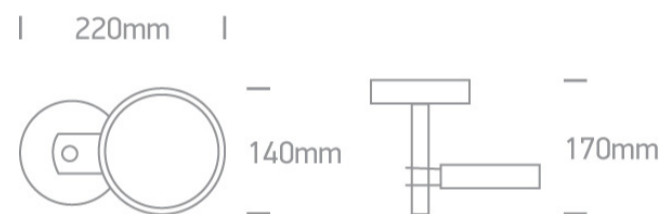

12 Wall &amp; Ceiling&gt;The R111 GU10 Spots Natural aluminium

**62110/AL**

75W R111 GU10 Spot, IP20.

Complies with standard EN60598-1 and any other specific standards.

## Dimensions

## Physical Specification

Item Group	12 Wall & Ceiling
Family	The R111 GU10 Spots Natural aluminium
Order Code	62110/AL
Colour	Aluminium
Material	Aluminium
Shape	Rectangular
Length	160mm
Width	65mm
Height	210mm
Surface Ceiling	Yes
Indoor	Yes
Adjustable	2 Directions