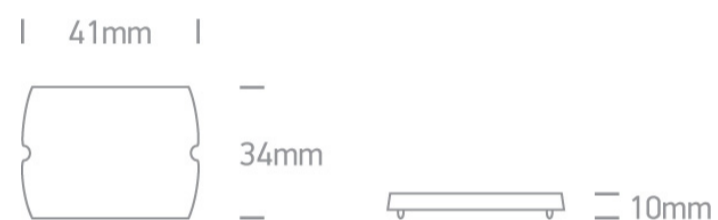

10 Tracks &amp; Magnetic&gt;Rounded Track Accessories

41022/G

White End cup for 40003.

## Dimensions

Grey

Material

Plastic

Shape

Rectangular

Length

32mm

Width	34mm
Height	10mm
Track mounted	Yes
Indoor	Yes
Adjustable	No