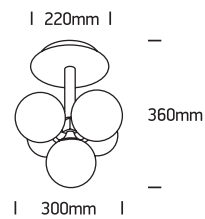

INSTALLATION MANUAL

62116A

100-240V | G9 | 5x9W | IP20 | Steel

Warnings:

1. Make sure that the product is installed properly before connecting to electricity.
2. Do not cover the fitting.
3. Maintenance and installation should only be carried out by a professional electrician.