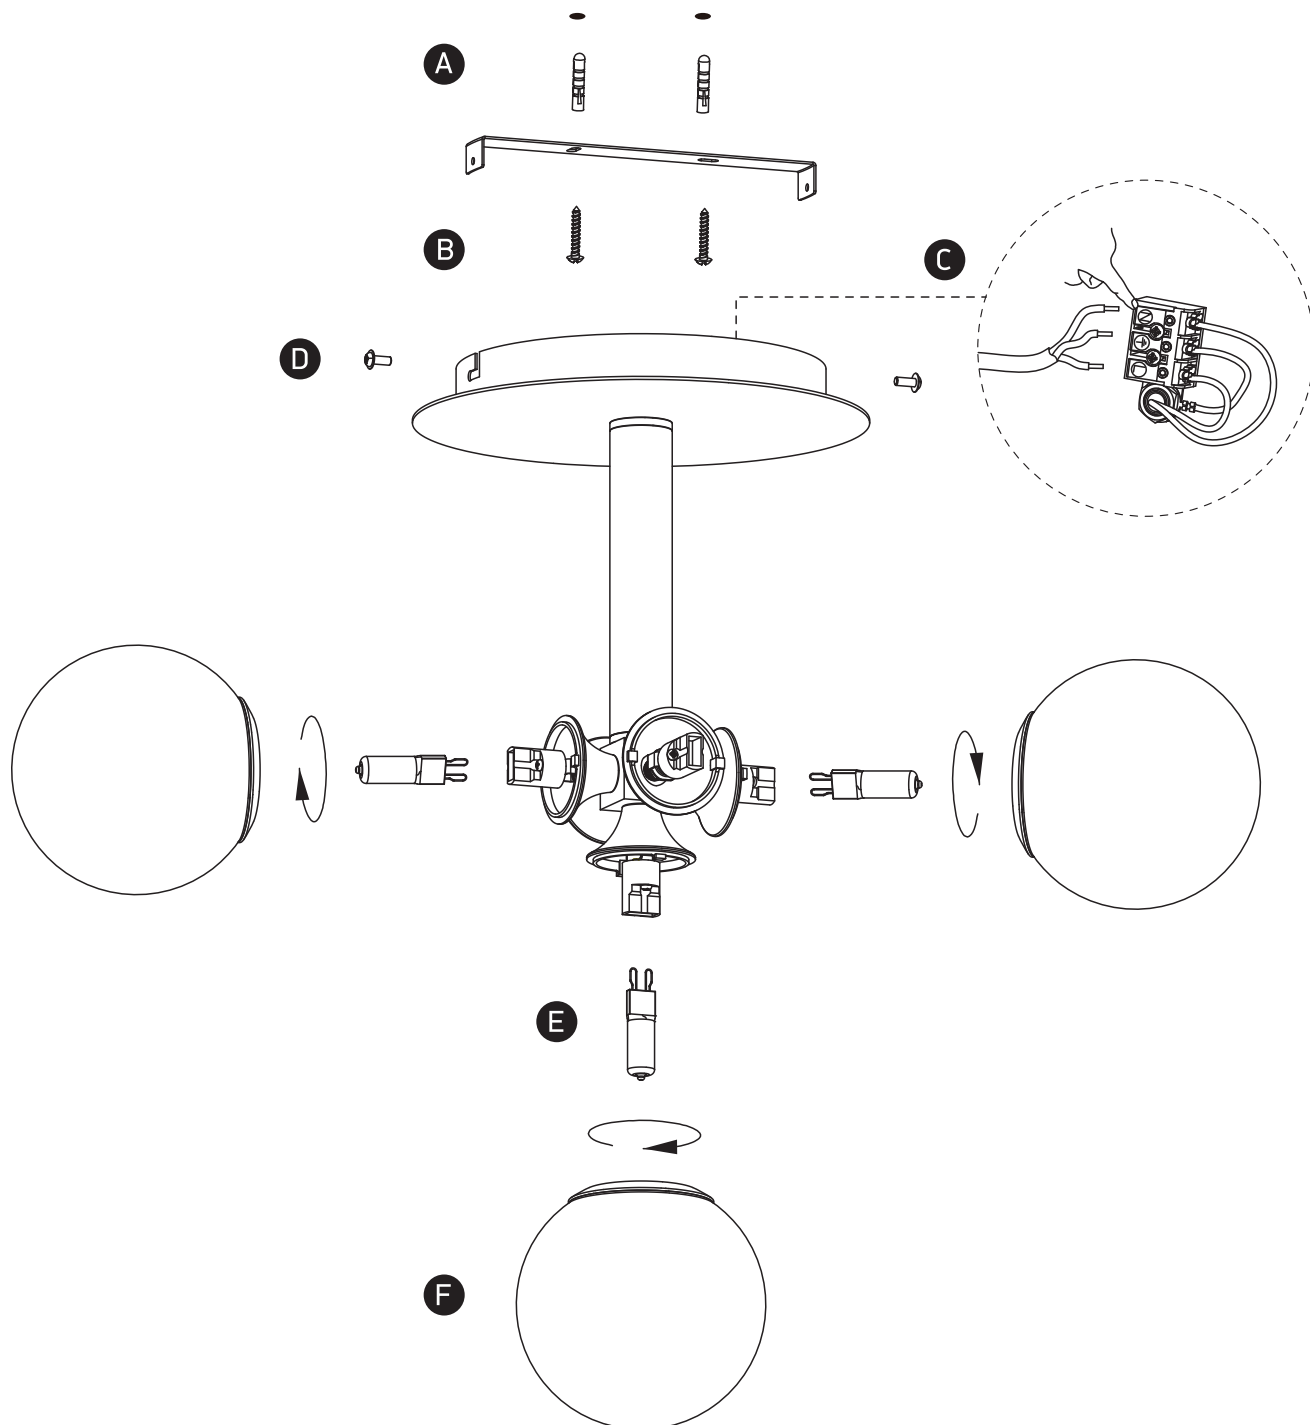

INSTALLATION MANUAL

62116A

100-240V | G9 | 5x9W | IP20 | Steel

Warnings:

1. Make sure that the product is installed properly before connecting to electricity.
2. Do not cover the fitting.
3. Maintenance and installation should only be carried out by a professional electrician.