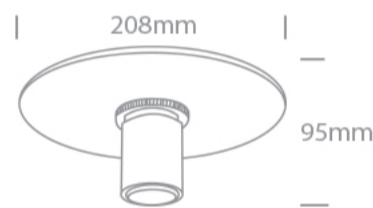

New 2023 Edition 2>Decorative

62120/BBS

E27 Decorative Recessed Brushed Brass fitting, IP20.

Complies with standard EN60598-1 and any other specific standards.

Downloads

Dimensions

Physical Specification

Item Group	New 2023 Edition 2
Family	Decorative
Order Code	62120/BBS
Colour	Brushed Brass
Material	Aluminium
Shape	Circular
Height	95mm
Diameter	208mm
Cutout Hole Diameter	150mm
Recessed Ceiling	Yes
Depth Required	50mm
Indoor	Yes