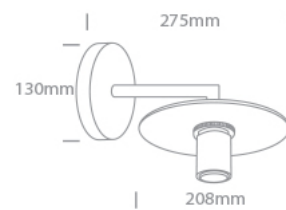

New 2023 Edition 2&gt;Decorative

62120A/BBS

E27 Decorative wall fitting, IP20.

Complies with standard EN60598-1 and any other specific standards.

## Dimensions

## Physical Specification

Item Group	New 2023 Edition 2
Family	Decorative
Order Code	62120A/BBS
Colour	Brushed Brass
Material	Aluminium
Shape	Circular
Height	275mm
Diameter	208mm
Surface Wall	Yes
Indoor	Yes
Adjustable	No