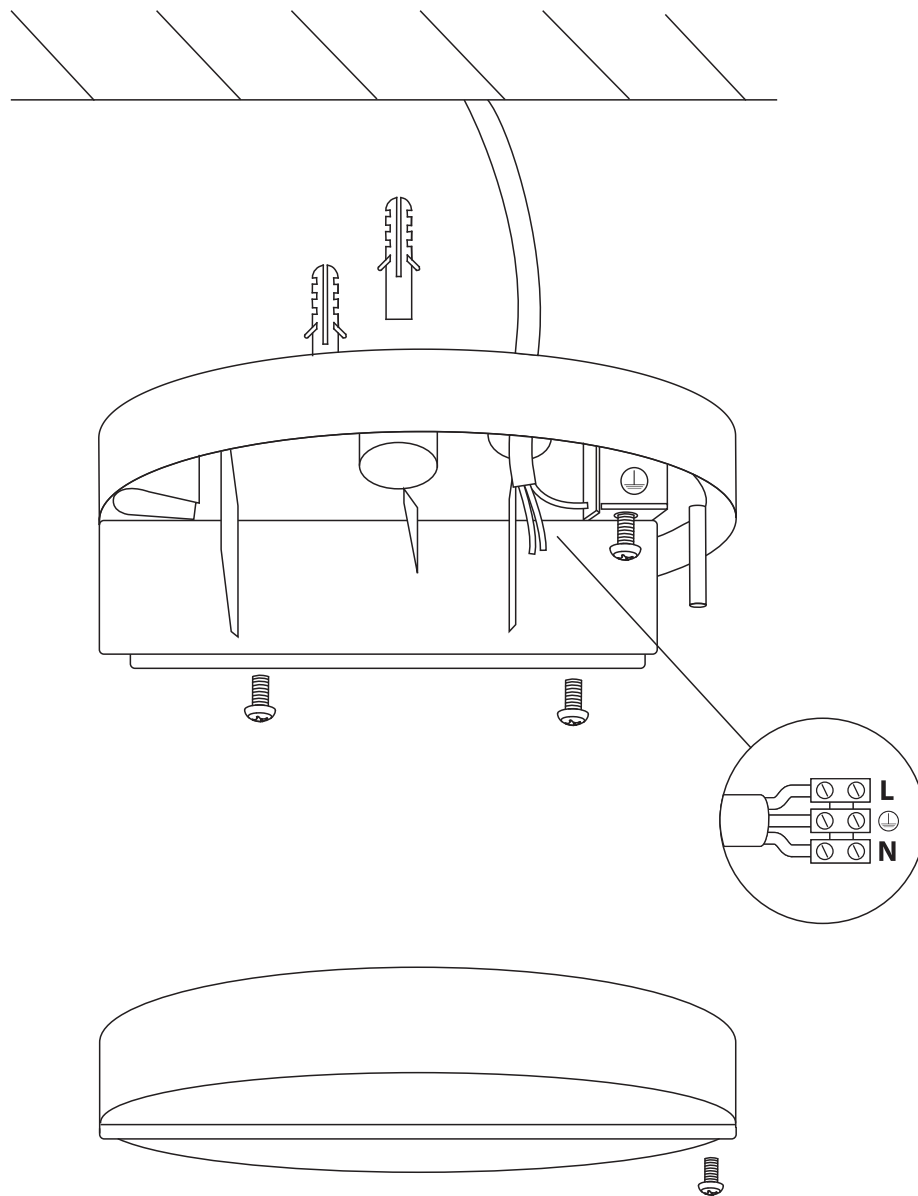

INSTALLATION MANUAL

41030

100-240V | 6A | Plastic

Warnings:

1. Make sure that the product is installed properly before connecting to electricity.
2. Do not cover the fitting.
3. Maintenance and installation should only be carried out by a professional electrician.