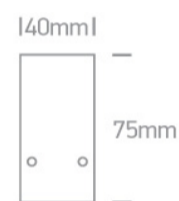

## 42001/B

1 meter Black magnetic profile ON/OFF and DALI 48V .

Complete with 2pcs end caps and dust cover.

Downloads

Dimensions

Gallery

Related items

42004A/B

## Physical Specification

Item Group	10 Tracks & Magnetic
Family	Magnetic Surface Profiles
Order Code	42001/B
Colour	Black
Material	Aluminium
Shape	Rectangular
Length	1000mm
Width	40mm
Height	75mm
Surface Ceiling	Yes
Surface Wall	Yes
Indoor	Yes