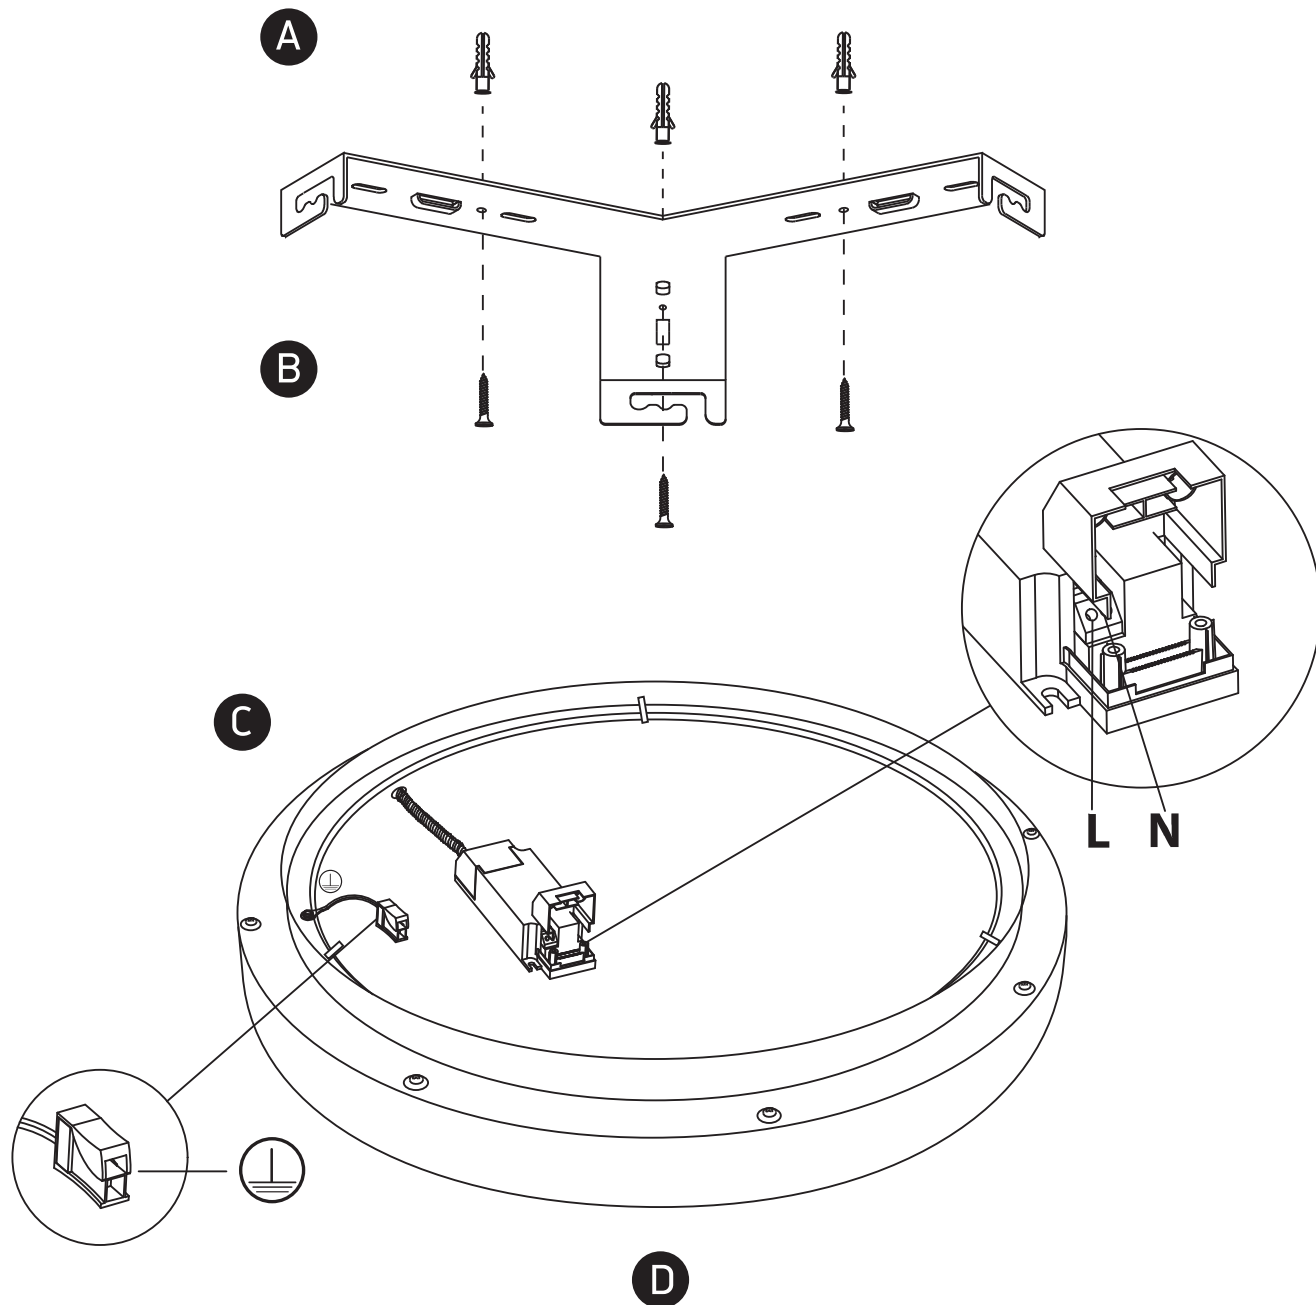

## 62130L

**ecolight**

**80  
CRI**

**230V | SMD 2835 | 30W | IP20 | Aluminium**
**Complete with 750mA driver**

**one**  
LIGHT

### Warnings:

1. Fix the base on the ceiling.
2. Make sure that the product is installed properly before connecting to electricity.
3. Connect the AC power cable to the driver's cable as shown in the above diagram.
4. Do not cover the fitting.
5. Maintenance and installation should only be carried out by a professional electrician.