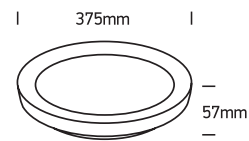

## 62130L

**ecolight**

**80  
CRI**

**230V | SMD 2835 | 30W | IP20 | Aluminium**
**Complete with 750mA driver**

**one**  
LIGHT