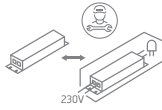

## 62130L

**ecolight**

**80  
CRI**

**230V | SMD 2835 | 30W | IP20 | Aluminium**
**Complete with 750mA driver**

**one**  
LIGHT