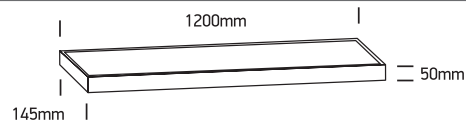

INSTALLATION MANUAL

62140RF

ecolight

80
CRI

230V | SMD 2016 | 40W | IP40 | Die cast

Complete with driver.

one
LIGHT

Warnings: