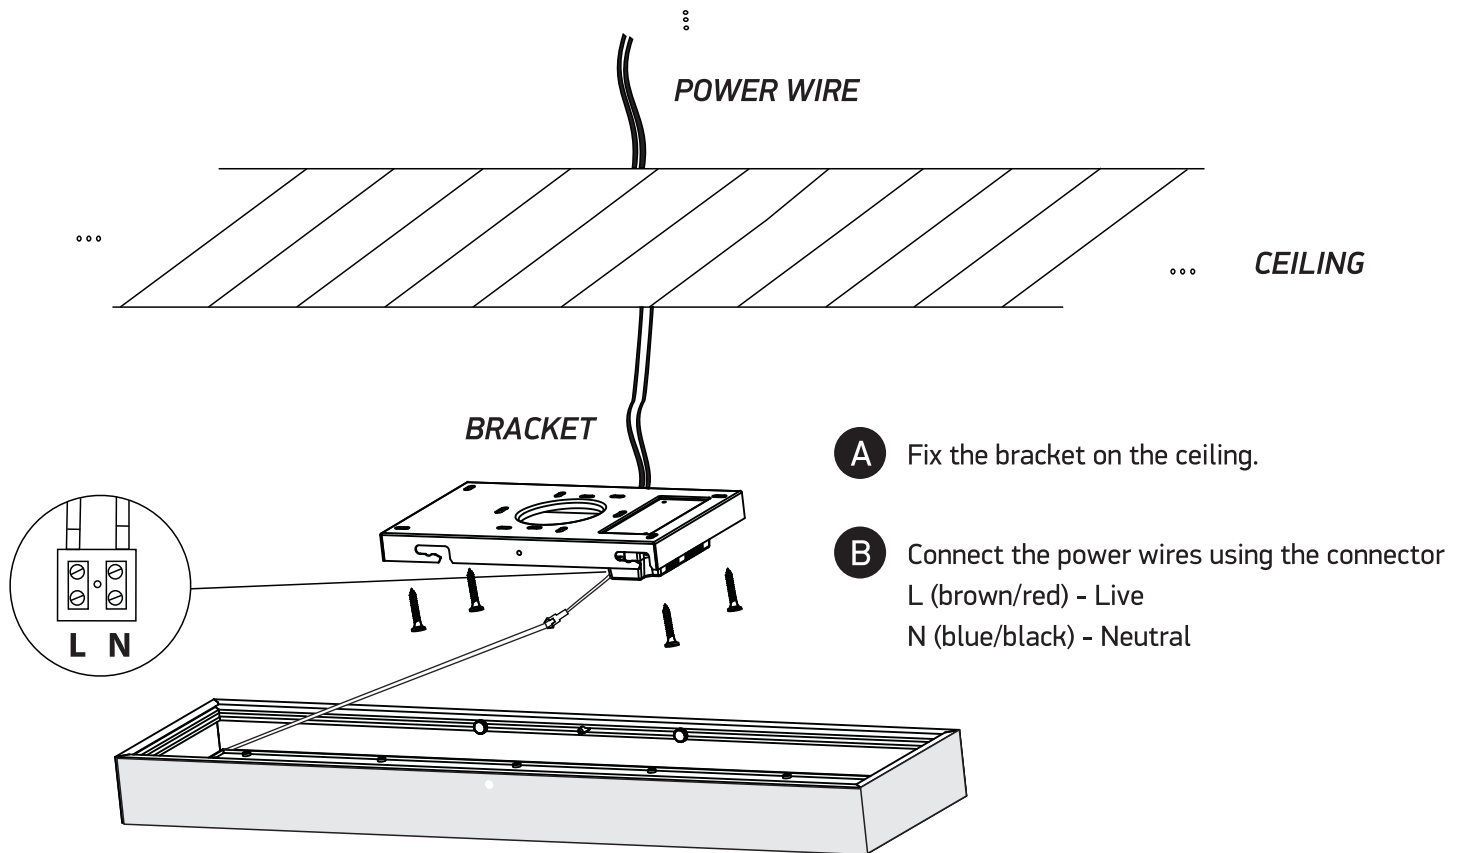

INSTALLATION MANUAL

62140RF

ecolight

80
CRI

230V | SMD 2016 | 40W | IP40 | Die cast

Complete with driver.

one
LIGHT

Warnings: