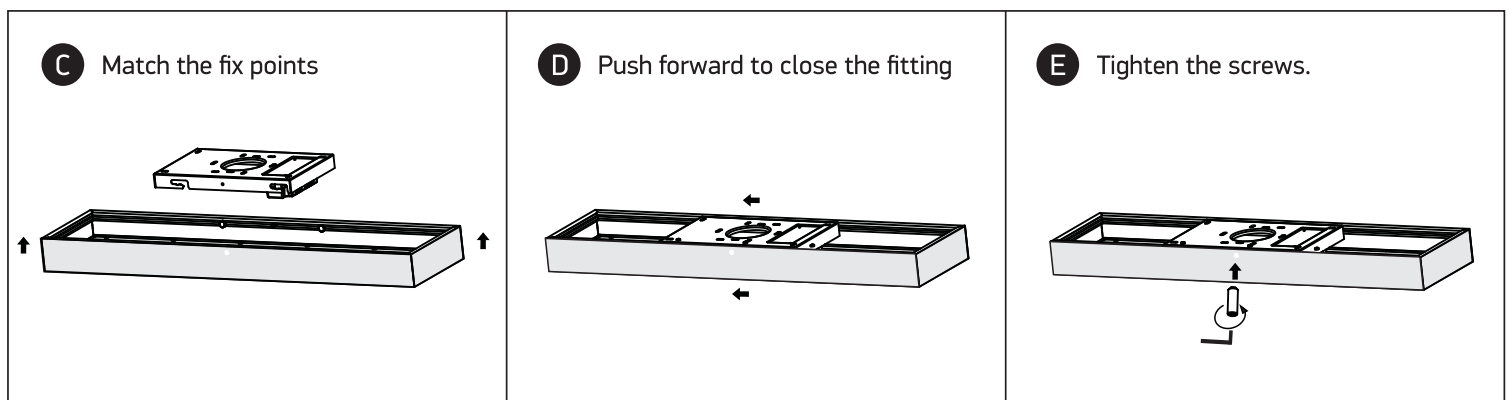

INSTALLATION MANUAL

62140RF

ecolight

80
CRI

230V | SMD 2016 | 40W | IP40 | Die cast

Complete with driver.

one
LIGHT

Warnings: