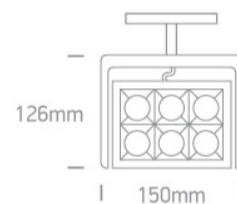

### 42118/B/W

Track spot for magnetic track, ideal for shops and showrooms.

Complies with standard EN60598-1 and any other specific standards.

#### Dimensions

#### Physical Specification

Item Group

10 Tracks & Magnetic

Family

Magnetic Shop Track Lights

Order Code	42118/B/W
Colour	Black
Material	Aluminium
Shape	Rectangular
Length	150mm
Width	126mm
Height	39mm
Track mounted	Yes
Indoor	Yes
Adjustable	2 Directions