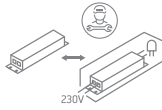

## 62148L

**ecolight**

80  
CRI

580mm

**one**  
LIGHT

230V | SMD 2835 | 48W | IP20 | Aluminium

Complete with 1200mA driver