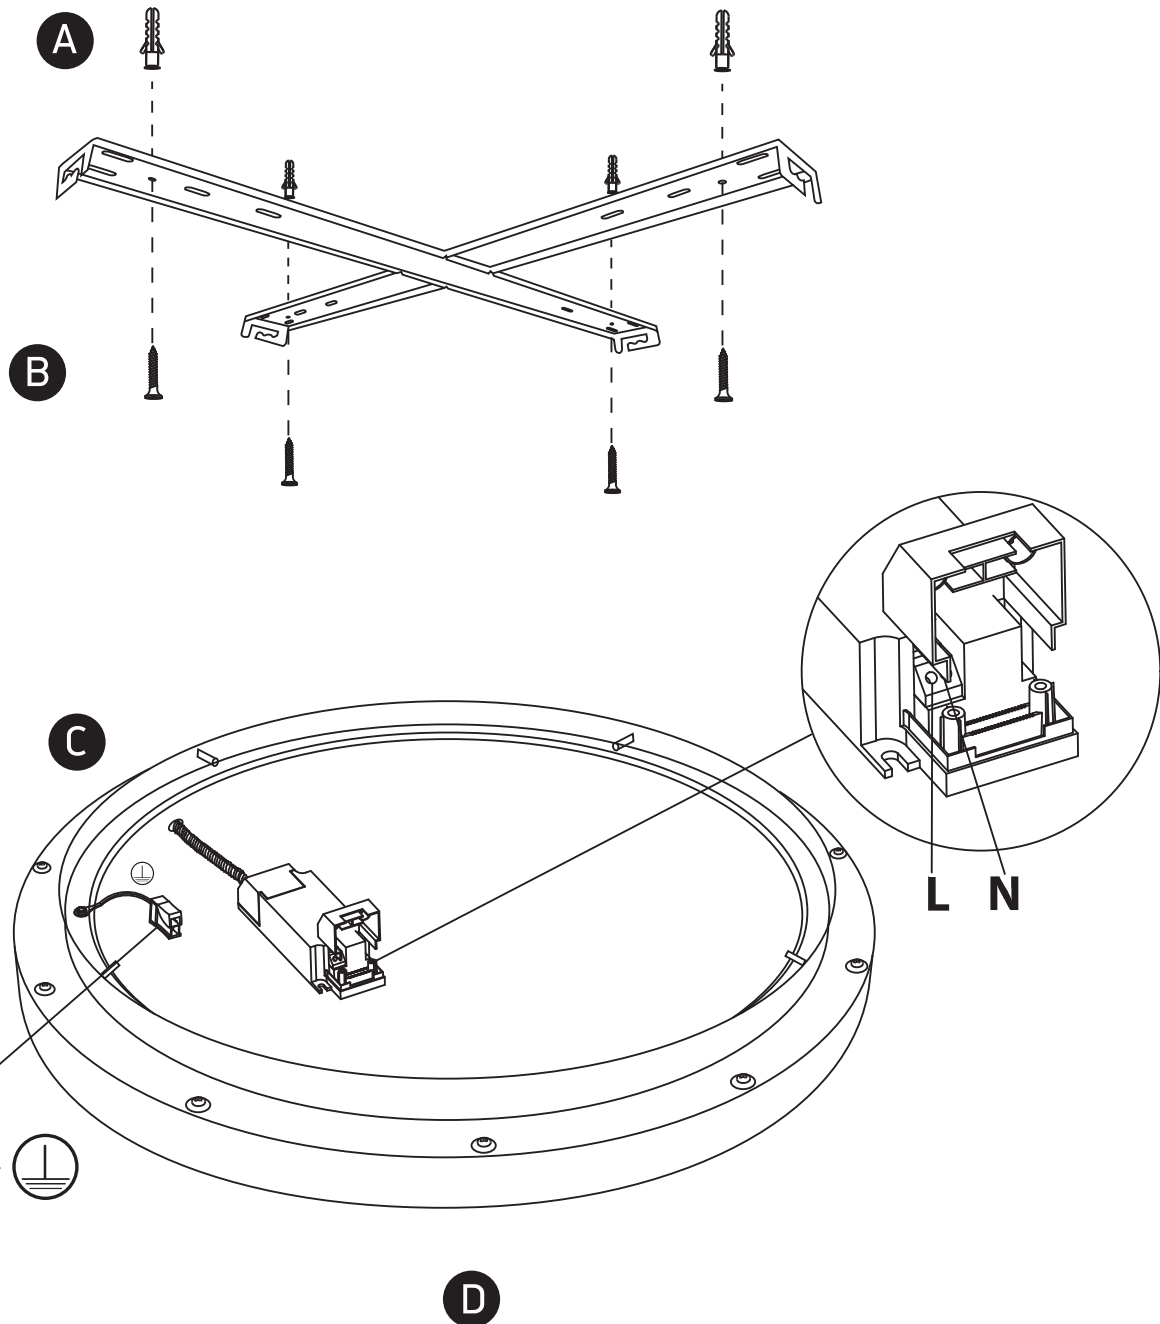

## 62148L

**ecolight**

80  
CRI

580mm

**one**  
LIGHT

230V | SMD 2835 | 48W | IP20 | Aluminium

Complete with 1200mA driver

### Warnings:

1. Fix the base on the ceiling.
2. Make sure that the product is installed properly before connecting to electricity.
3. Connect the AC power cable to the driver's cable as shown in the above diagram.
4. Do not cover the fitting.
5. Maintenance and installation should only be carried out by a professional electrician.