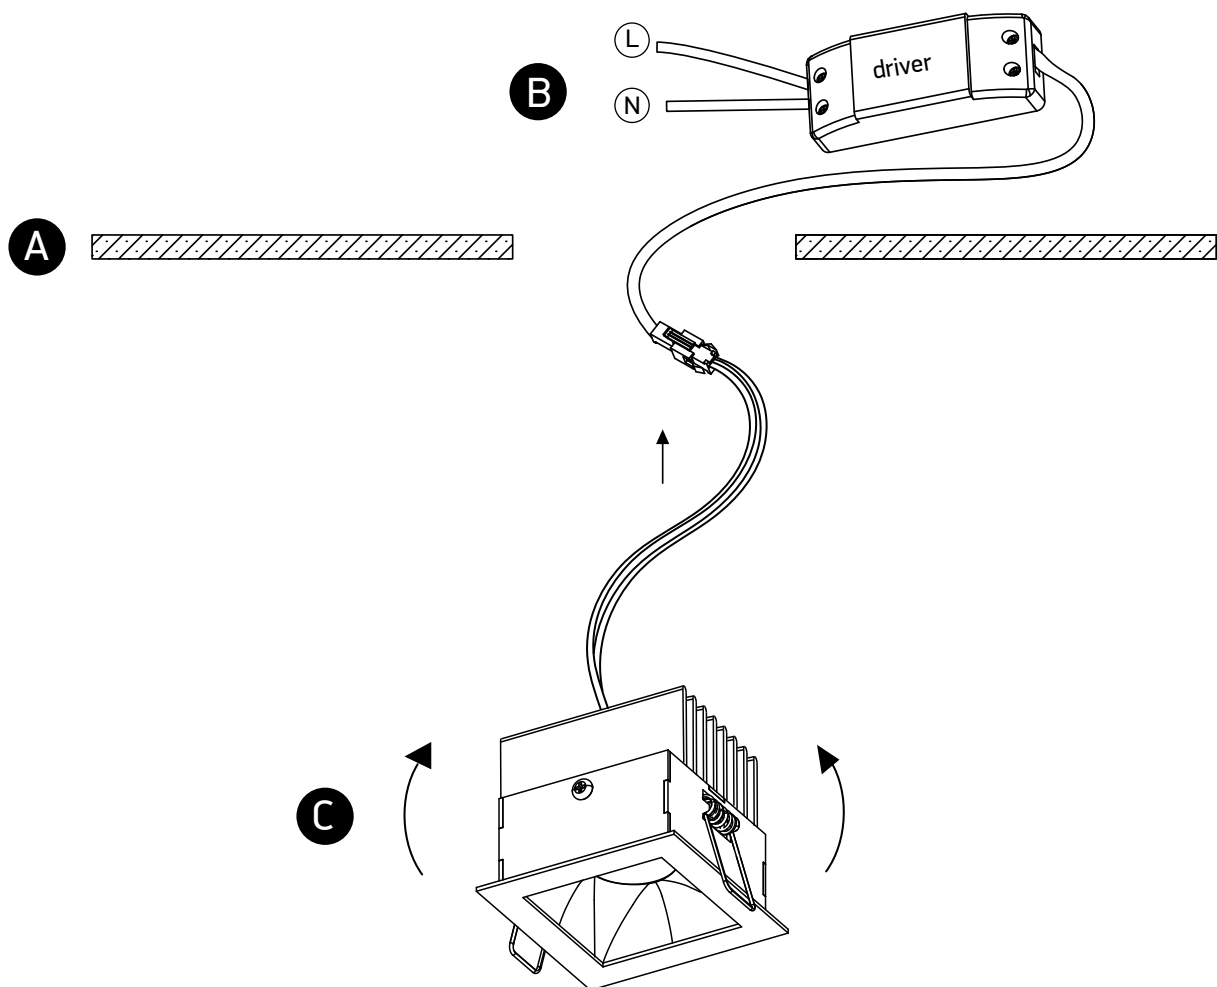

INSTALLATION MANUAL

50107B

ecolight

350mA | COB LED | 6,5W | IP20 | Aluminium + steel
Requires 350mA driver.

**90
CRI**

Warnings:

1. Make sure that the product is installed properly before connecting to electricity.
2. Do not cover the fitting.
3. Maintenance and installation should only be carried out by a professional electrician.