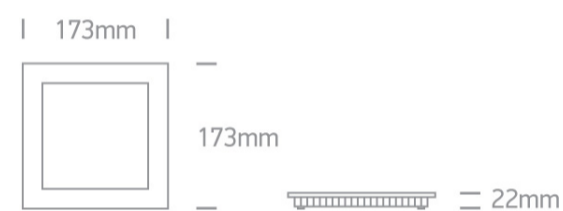

## Dimensions

Length

173mm

Width

173mm

Height

22mm

Cutout Hole Width

155mm