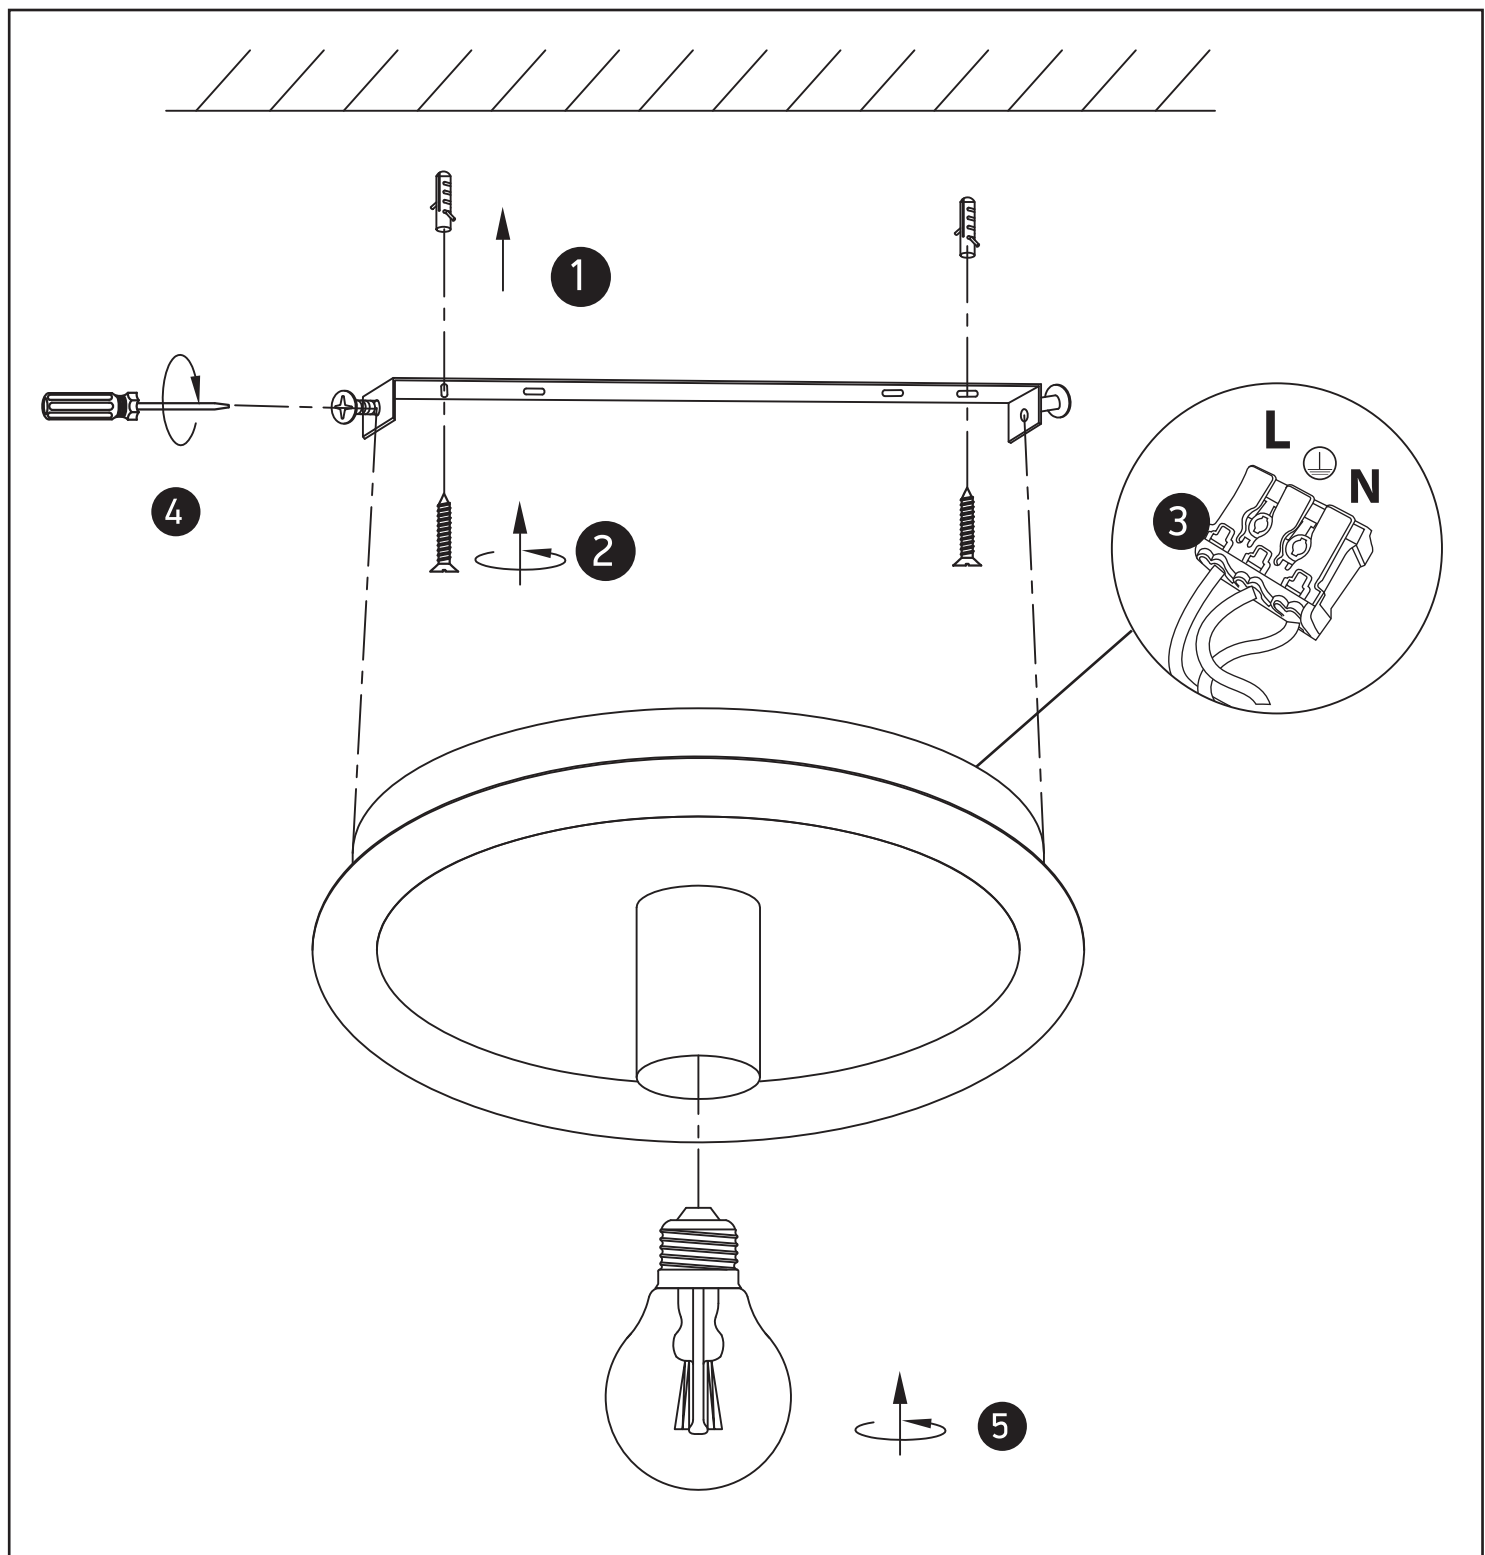

INSTALLATION MANUAL

62172A

100-240V | E27 | 12W | IP20 | Metal

one
LIGHT

Warnings:

1. Make sure that the product is installed properly before connecting to electricity.
2. Do not cover the fitting.
3. Maintenance and installation should only be carried out by a professional electrician.