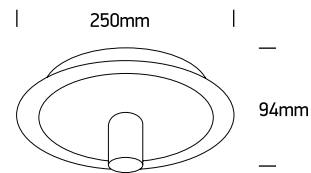

INSTALLATION MANUAL

62172A

100-240V | E27 | 12W | IP20 | Metal

one
LIGHT

Warnings:

1. Make sure that the product is installed properly before connecting to electricity.
2. Do not cover the fitting.
3. Maintenance and installation should only be carried out by a professional electrician.