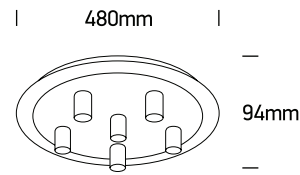

INSTALLATION MANUAL

62172C

100-240V | E27 | 6 x 12W | IP20 | Metal

one
LIGHT

Warnings:

1. Make sure that the product is installed properly before connecting to electricity.
2. Do not cover the fitting.
3. Maintenance and installation should only be carried out by a professional electrician.