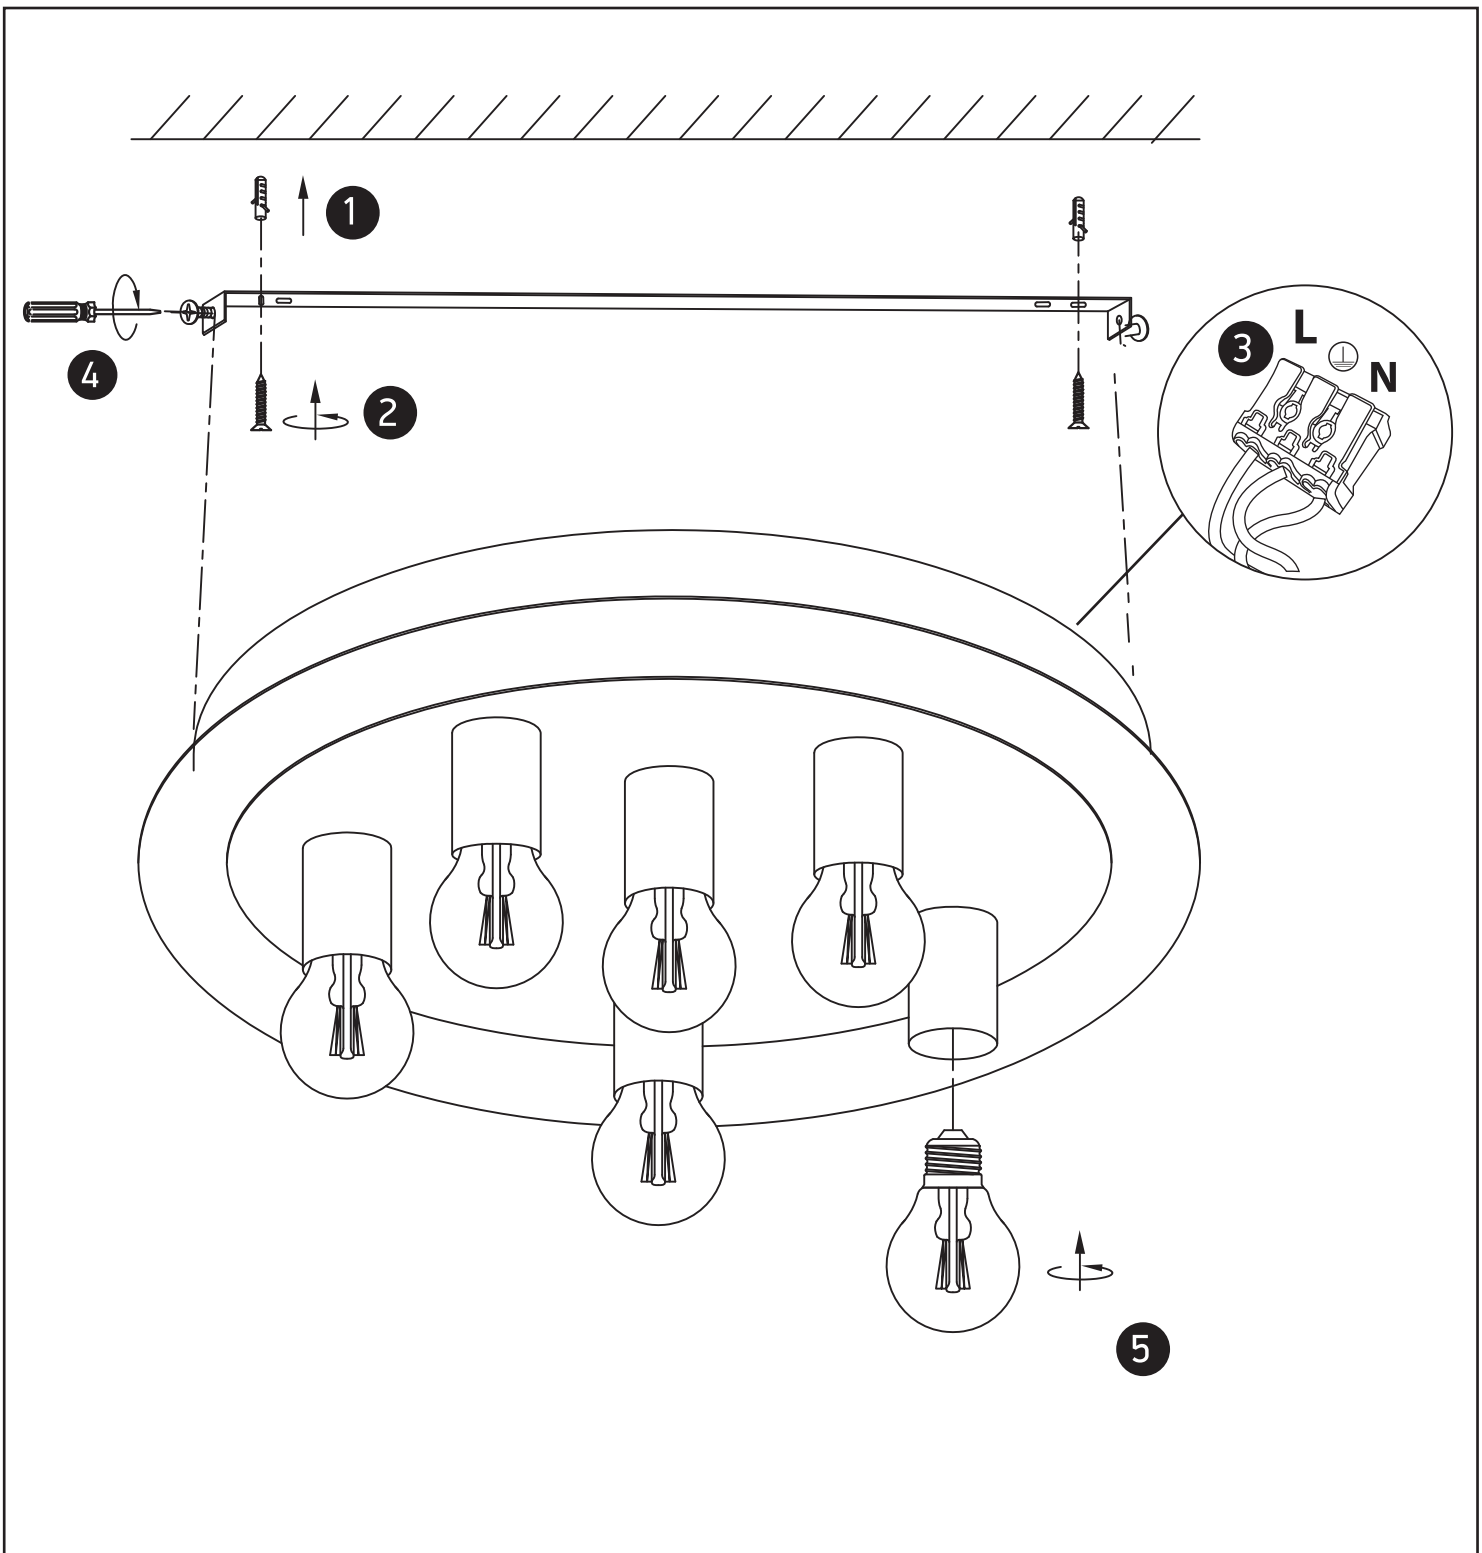

INSTALLATION MANUAL

62172C

100-240V | E27 | 6 x 12W | IP20 | Metal

one
LIGHT

Warnings:

1. Make sure that the product is installed properly before connecting to electricity.
2. Do not cover the fitting.
3. Maintenance and installation should only be carried out by a professional electrician.