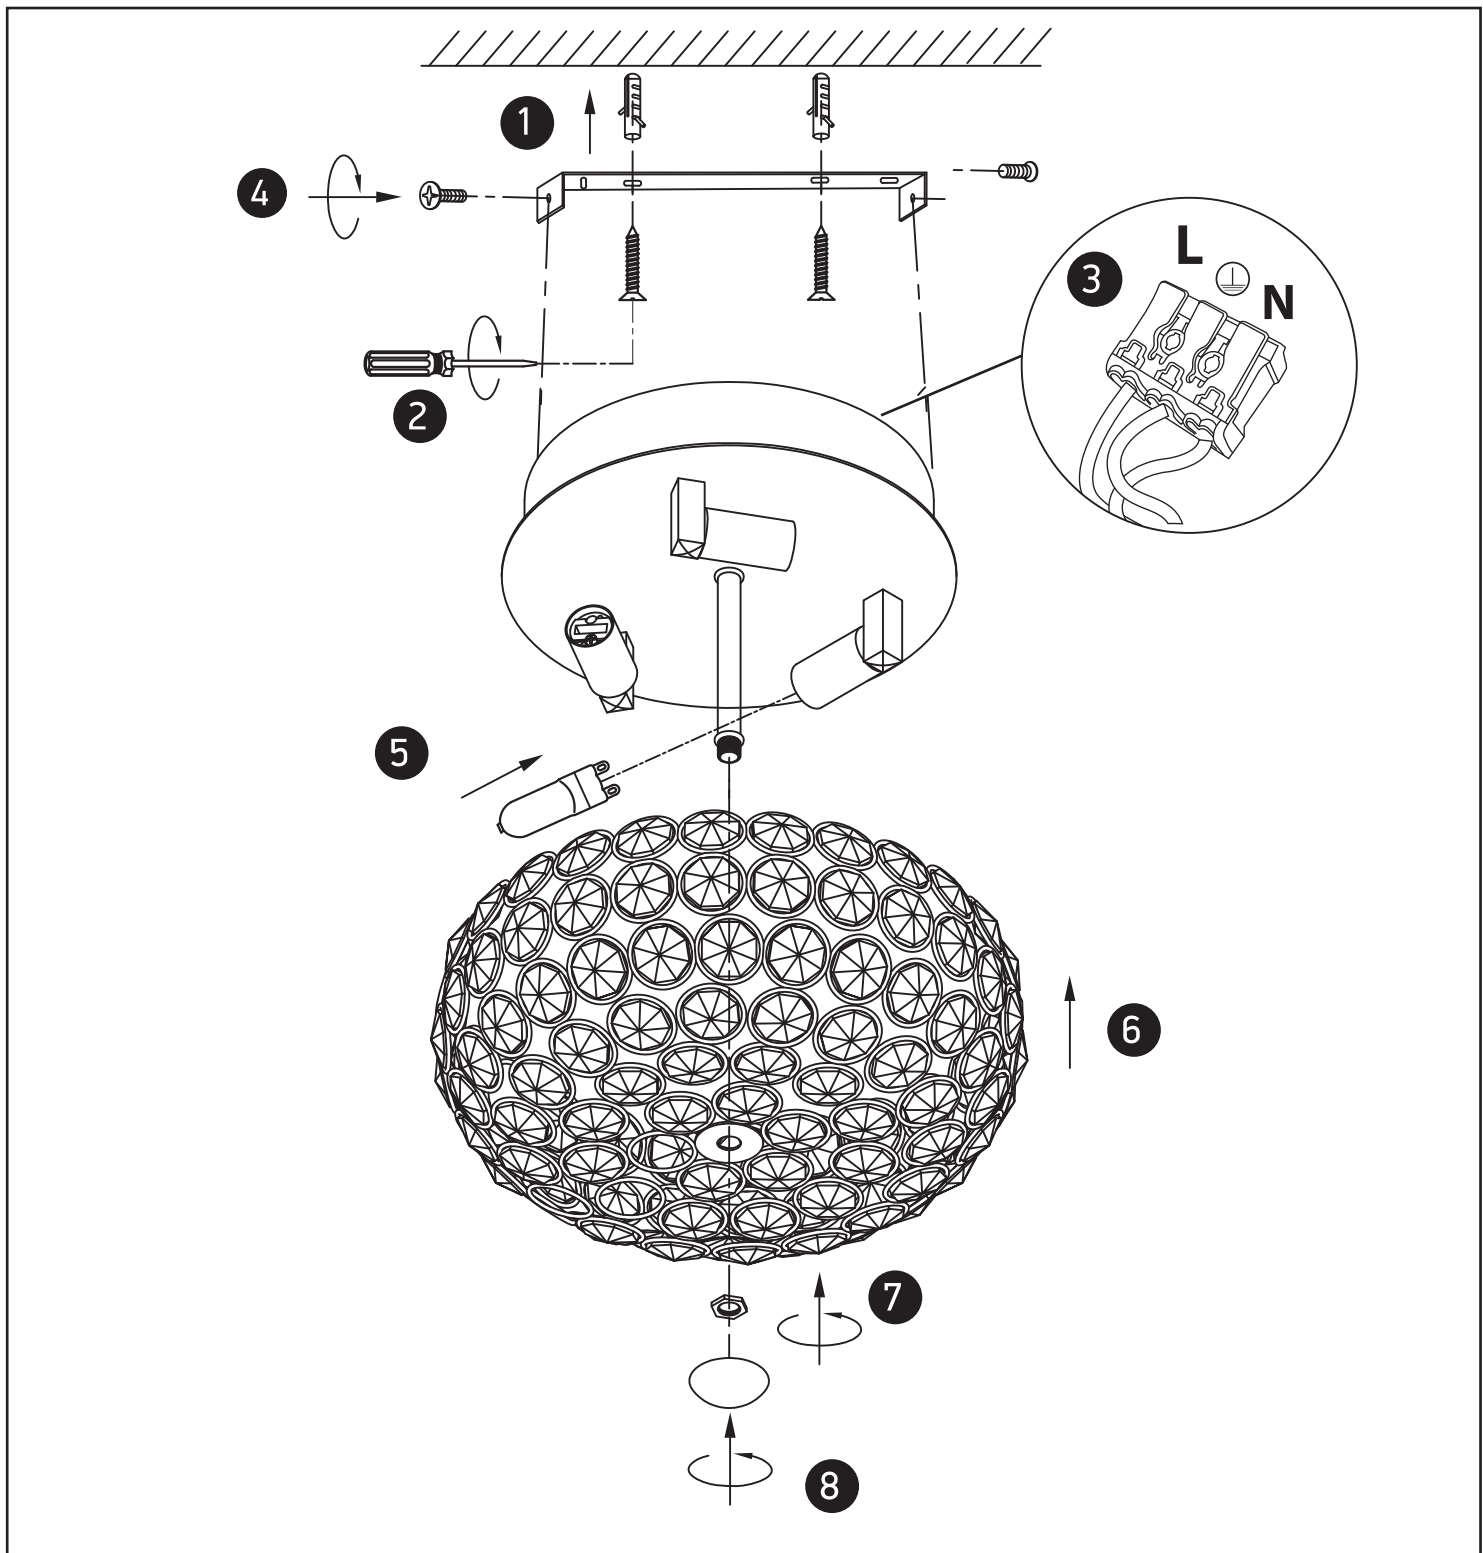

INSTALLATION MANUAL

62176A

100-240V | G9 | 3 x 9W | IP20 | Metal + glass

one
LIGHT

Warnings:

1. Make sure that the product is installed properly before connecting to electricity.
2. Do not cover the fitting.
3. Maintenance and installation should only be carried out by a professional electrician.