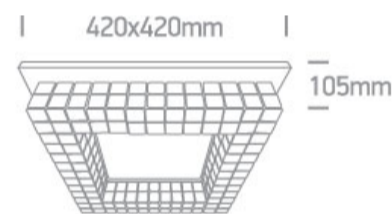

New 2022 Edition 3>Decorative

62184B/C/W

24W LED glass decorative light IP20.

Supplied with non-dimmable LED driver.

Complies with standard EN60598-1 and any other specific standards.

Downloads

Dimensions

Gallery

Chrome

Material

Metal + glass

Shape

Rectangular

Length

420mm

Width	420mm
Height	105mm
Surface Ceiling	Yes
Indoor	Yes
Adjustable	No