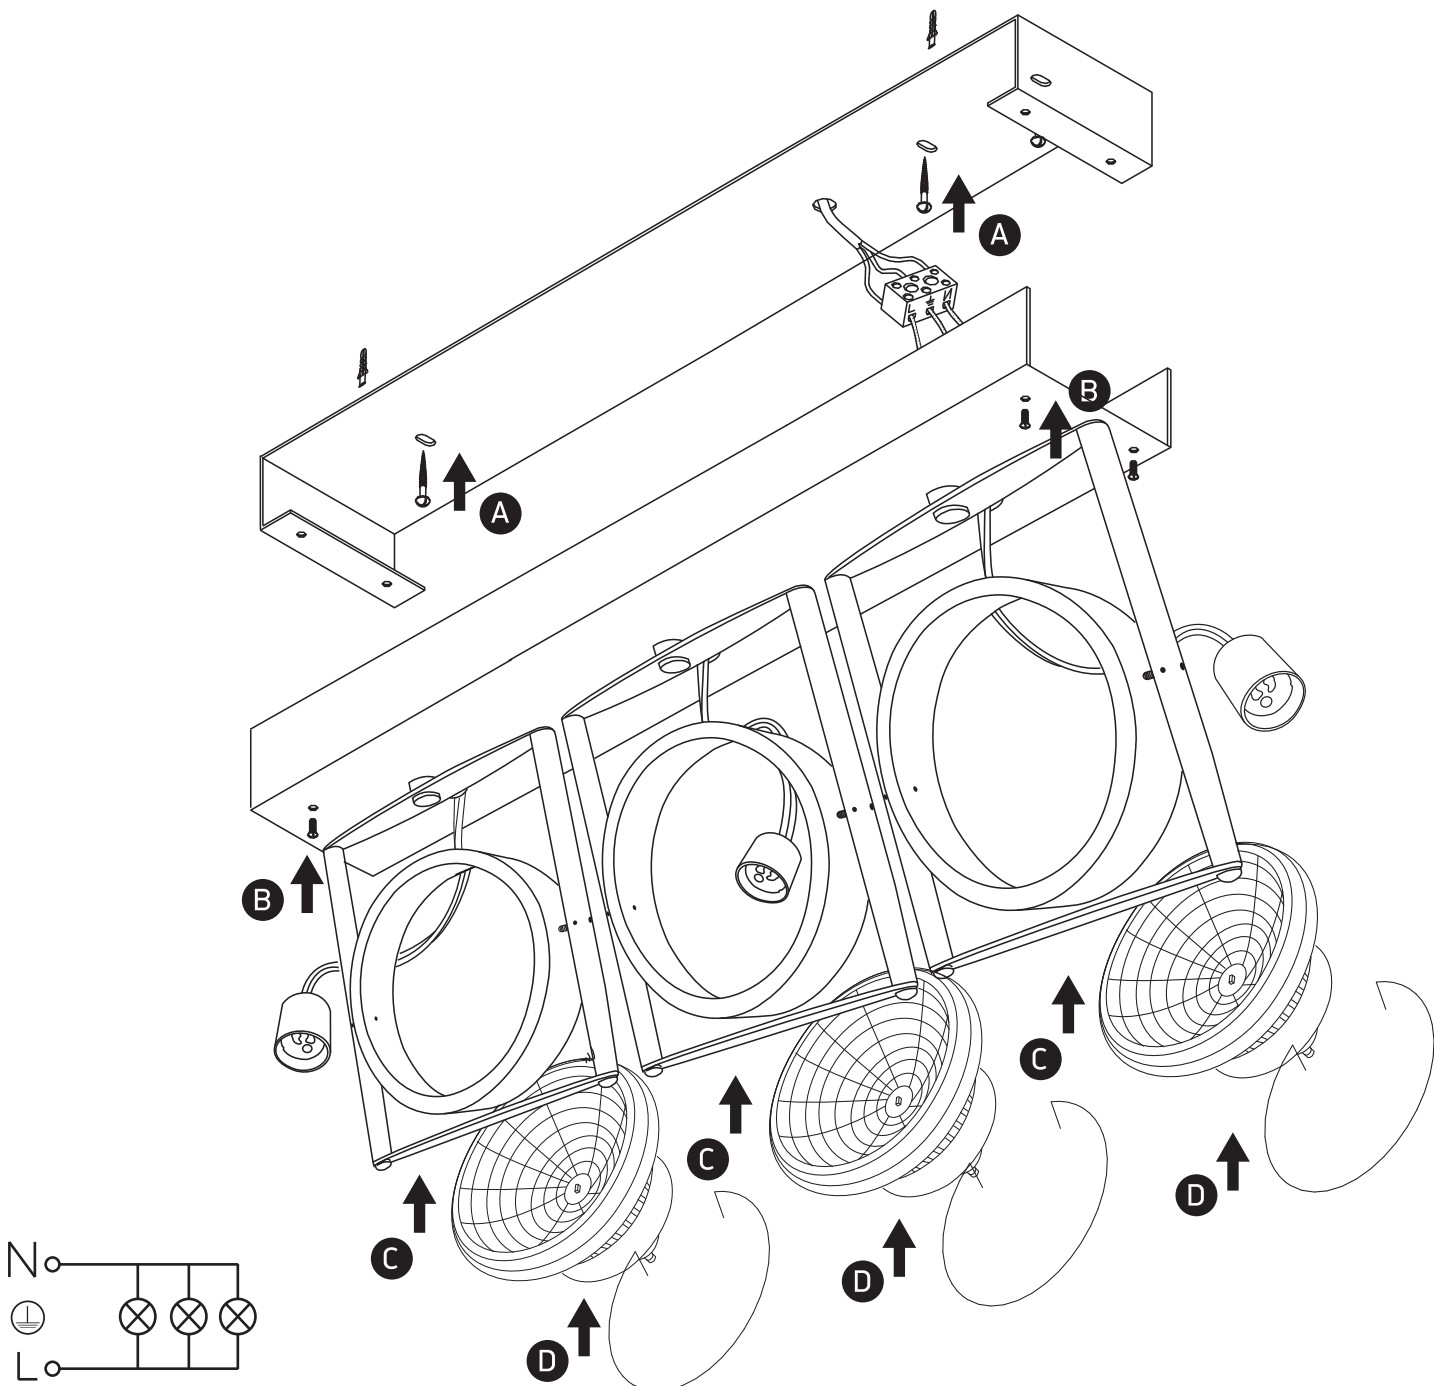

## 62310A

ADJUSTABLE

100-240V | AR111 | GU10 | 3x75W | IP20 | Natural aluminium | Adjustable

**one**  
LIGHT