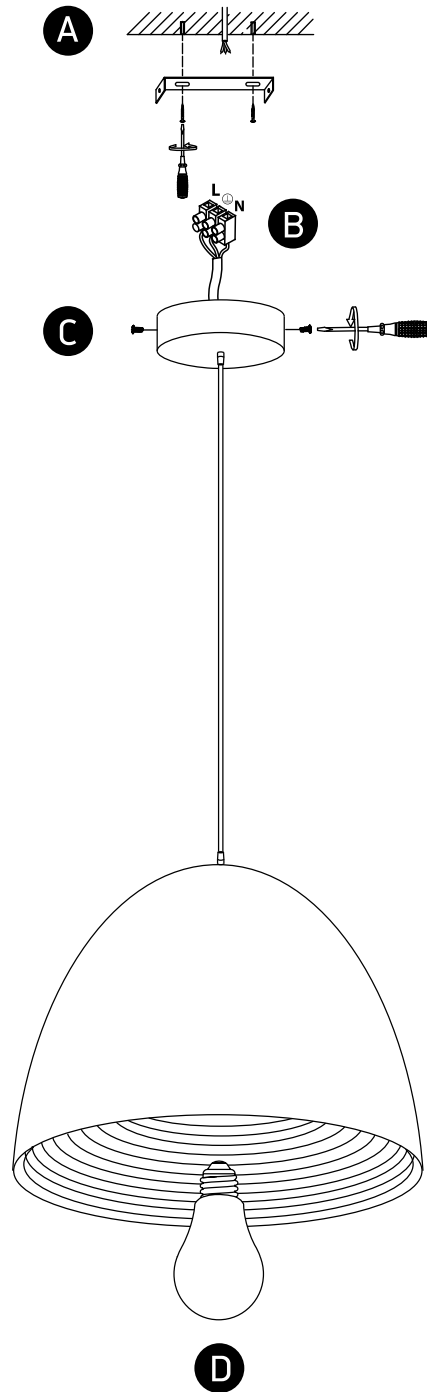

## 63016A

100-240V | E27 | 20W | IP20 | Aluminium

**one**  
LIGHT

### Warnings:

1. Fix the base on the ceiling.
2. Make sure that the product is installed properly before connecting to electricity.
3. Connect the AC power cable as shown in the above diagram.
4. Do not cover the fitting.
5. Maintenance and installation should only be carried out by a professional electrician.