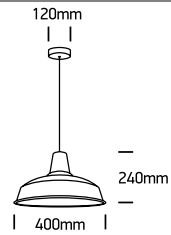

INSTALLATION MANUAL

63020

100-240V | E27 | 20W | IP20 | Aluminium

one
LIGHT

Warnings:

1. Fix the base on the ceiling.
2. Make sure that the product is installed properly before connecting to electricity.
3. Connect the AC power cable as shown in the above diagram.
4. Do not cover the fitting.
5. Maintenance and installation should only be carried out by a professional electrician.