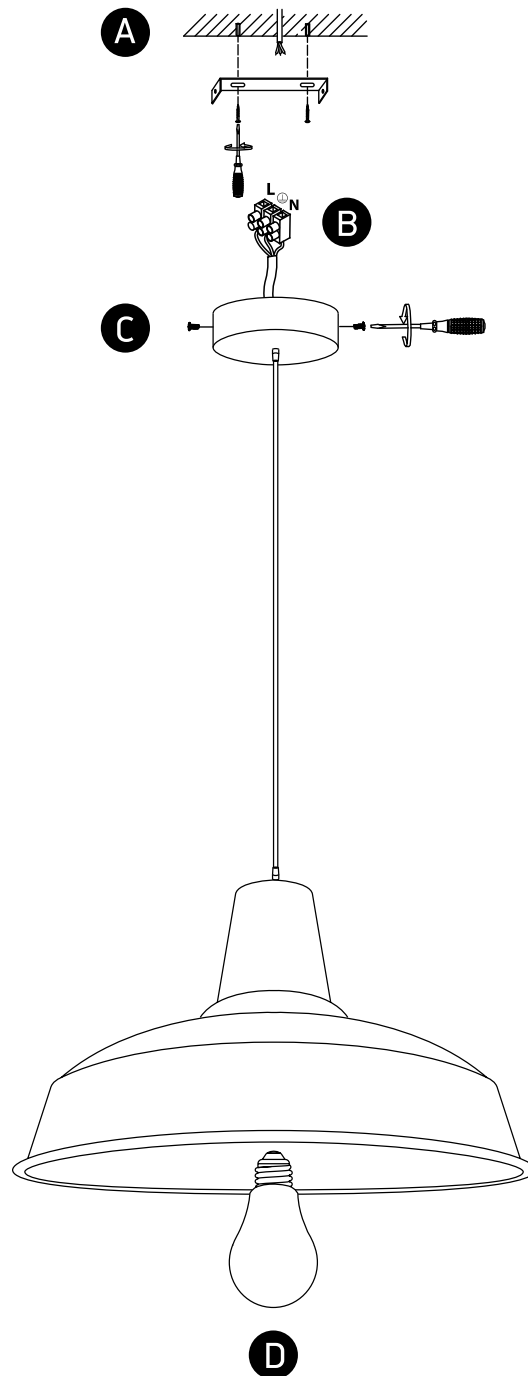

INSTALLATION MANUAL

63020

100-240V | E27 | 20W | IP20 | Aluminium

one
LIGHT

Warnings:

1. Fix the base on the ceiling.
2. Make sure that the product is installed properly before connecting to electricity.
3. Connect the AC power cable as shown in the above diagram.
4. Do not cover the fitting.
5. Maintenance and installation should only be carried out by a professional electrician.