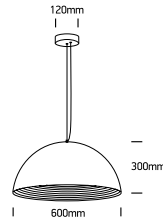

INSTALLATION MANUAL

63022B

100-240V | E27 | 25W | IP20 | Aluminium

one
LIGHT

Warnings:

1. Fix the base on the ceiling.
2. Make sure that the product is installed properly before connecting to electricity.
3. Connect the AC power cable as shown in the above diagram.
4. Do not cover the fitting.
5. Maintenance and installation should only be carried out by a professional electrician.