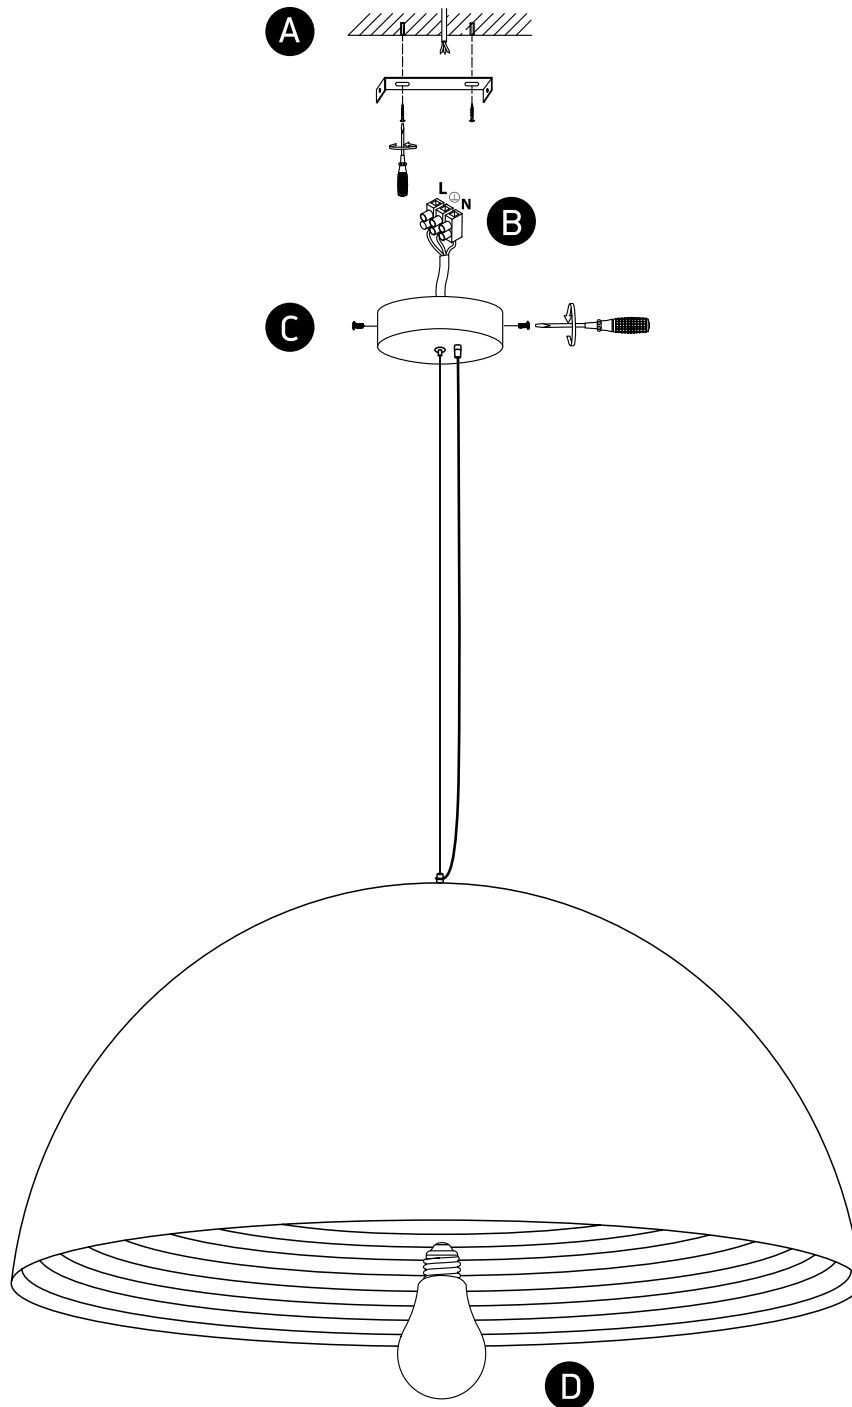

INSTALLATION MANUAL

63022B

100-240V | E27 | 25W | IP20 | Aluminium

one
LIGHT

Warnings:

1. Fix the base on the ceiling.
2. Make sure that the product is installed properly before connecting to electricity.
3. Connect the AC power cable as shown in the above diagram.
4. Do not cover the fitting.
5. Maintenance and installation should only be carried out by a professional electrician.