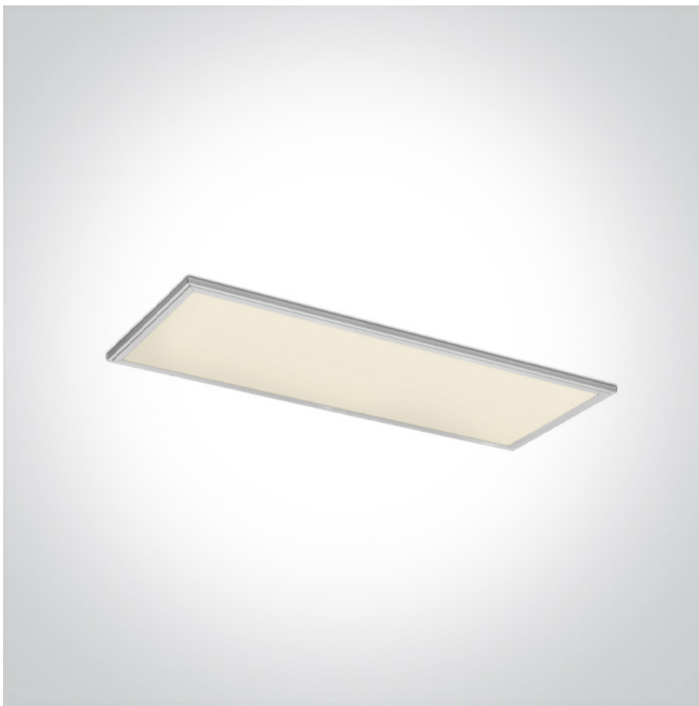

06 Downlights Fixed LED>The Rectangular Panels Aluminium

50148RE/W/D

120x30 recessed LED panel for T-rail false ceilings. Can be recessed or suspended. Uniform lighting, ideal for commercial applications.

050108

89048T

89050L

89050TLD

Physical Specification

Item Group	06 Downlights Fixed LED
Family	The Rectangular Panels Aluminium
Order Code	50148RE/W/D
Colour	White
Material	Aluminium
Diffuser Material	Acrylic
Shape	Rectangular
Length	1195mm
Width	295mm
Height	20mm
Recessed T-Ceiling	Yes
Depth Required	50mm
Indoor	Yes
Adjustable	No

LED Type

SMD 2835

LED Brand

Epistar

LED Number

240

Illumination Data

Colour Temperature