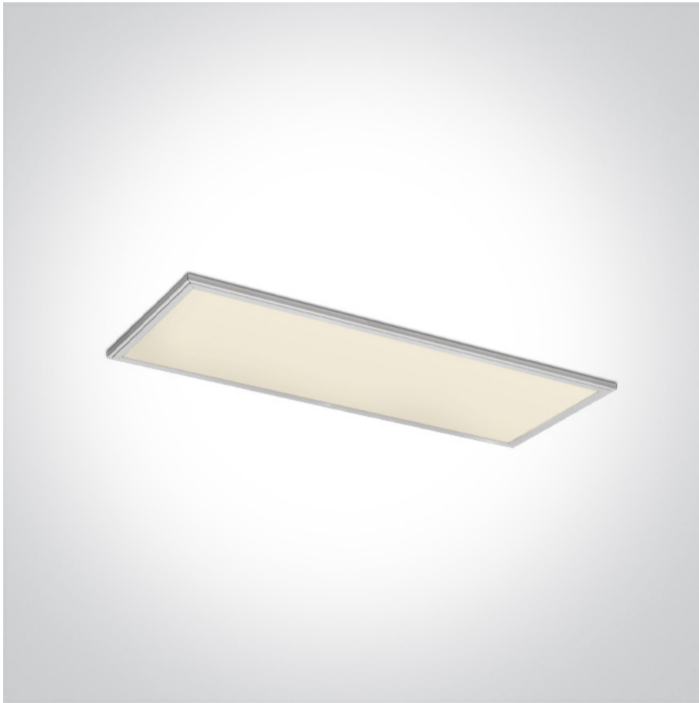

## 06 Downlights Fixed LED&gt;The Rectangular Panels Aluminium

## 50148RE/W/W

120x30 recessed LED panel for T-rail false ceilings. Can be recessed or suspended. Uniform lighting, ideal for commercial applications.

Requires 1200mA LED driver.

Complies with standard EN60598-1 and any other specific standards.

## Accessories

050017

050108

89048T

89050L

89050TLD

Physical Specification

Item Group	06 Downlights Fixed LED
Family	The Rectangular Panels Aluminium
Order Code	50148RE/W/W
Colour	White
Material	Aluminium
Diffuser Material	Acrylic
Shape	Rectangular
Length	1195mm
Width	295mm
Height	20mm
Recessed T-Ceiling	Yes
Depth Required	50mm
Indoor	Yes
Adjustable	No