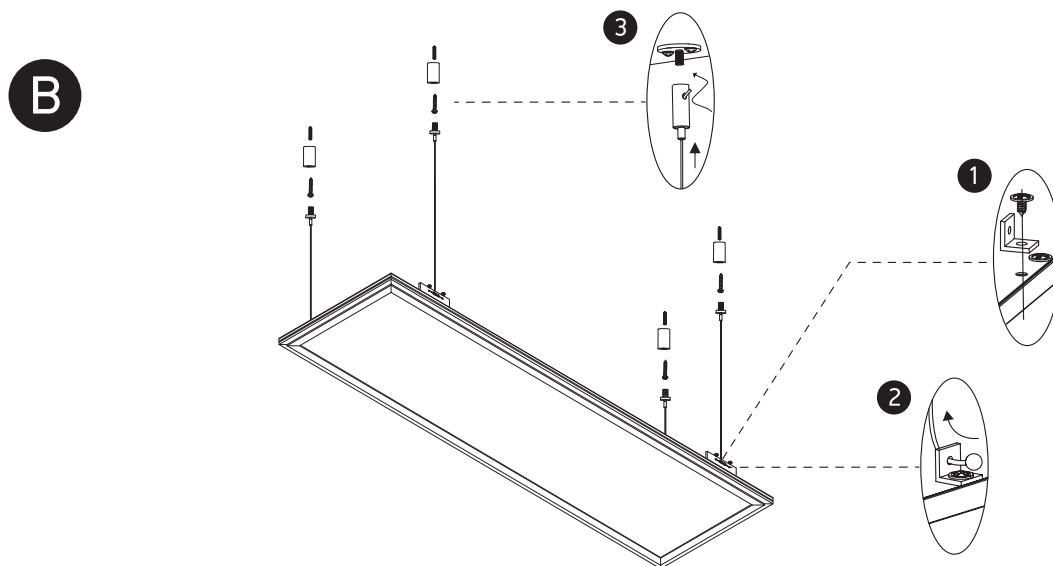

INSTALLATION MANUAL

50148RE

ecopanel

1200mA | SMD 2835 | 48W | IP20 | Aluminium

Requires 1200mA driver. Optional suspension kit. Order code 050017.

80
CRI

Recessed fitting for 1200x300mm T-rail false ceilings