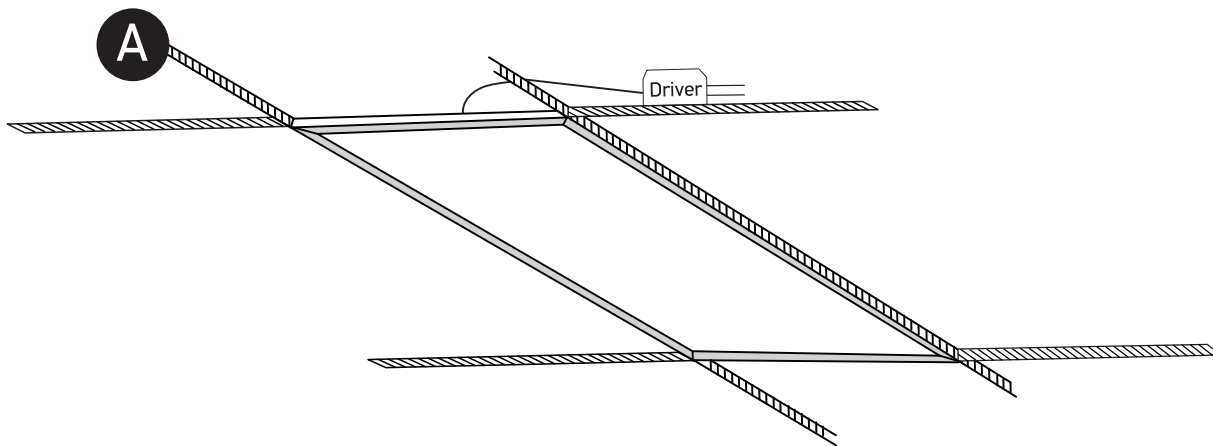

INSTALLATION MANUAL

50148RE

ecopanel

1200mA | SMD 2835 | 48W | IP20 | Aluminium

Requires 1200mA driver. Optional suspension kit. Order code 050017.

80
CRI

Recessed fitting for 1200x300mm T-rail false ceilings