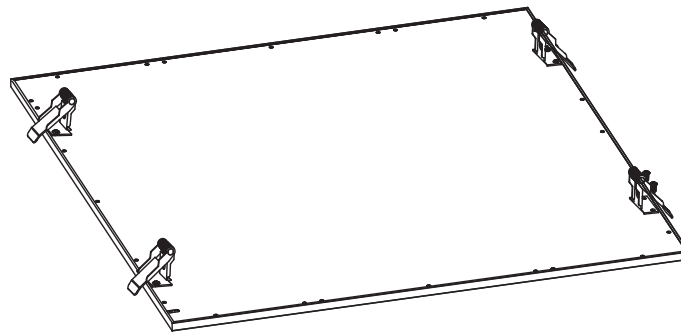

## 50148U

ecopanel

UGR19

80  
CRI

595mm

595mm

10mm

one  
LIGHT

1200mA | SMD 2835 | 48W | IP20 | Aluminium

Driver must be ordered separately.  
Optional suspension kit.  
Order code 050017.

55mm

A

Recessed fitting for 595x595mm T-rail false ceiling.

B

Recessed fitting using optional recessed kit (4pcs) 050108.