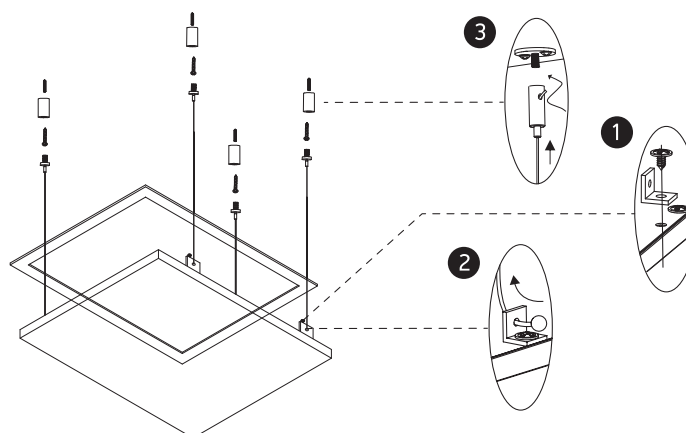

Ceiling mount suspended applications using optional kit 050017.

Warnings:

1. Make sure that the product is installed properly before connecting to electricity.
2. Do not cover the fitting.
3. Maintenance and installation should only be carried out by a professional electrician.