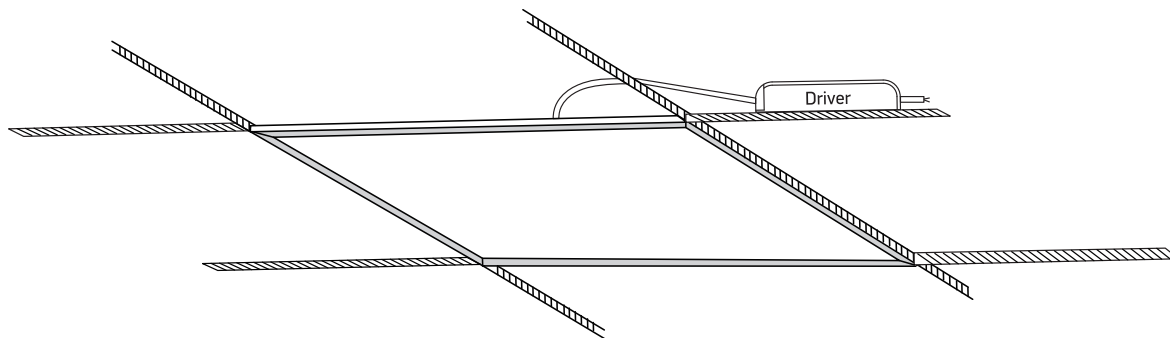

## 50148U

ecopanel

UGR19

80  
CRI

595mm

595mm

10mm

one  
LIGHT

1200mA | SMD 2835 | 48W | IP20 | Aluminium

Driver must be ordered separately.  
Optional suspension kit.  
Order code 050017.

55mm

A

Recessed fitting for 595x595mm T-rail false ceiling.

B

Recessed fitting using optional recessed kit (4pcs) 050108.