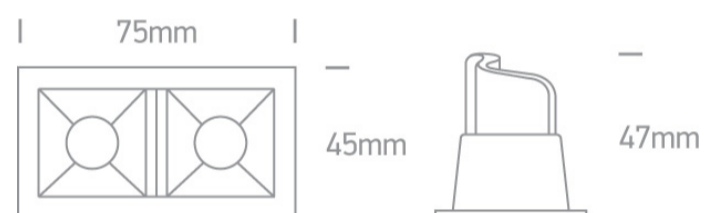

02 Recessed Spots Fixed LED>Mini Shop Square Boxes

50202B/W/W

2x2W LED recessed spot, IP20.

Use 89008A driver.

Complies with standard EN60598-1 and any other specific standards.

Downloads

Dimensions

Physical Specification

Item Group	02 Recessed Spots Fixed LED
Family	Mini Shop Square Boxes
Order Code	50202B/W/W
Colour	White
Material	Die Cast
Shape	Rectangular
Length	75mm
Width	45mm
Height	47mm
Cutout Hole Width	66mm
Cutout Hole Length	36mm
Recessed Ceiling	Yes

Depth Required

60mm

Завантажено з e27.com.ua

Indoor

Yes

Adjustable

No

Electrical Characteristics

Lumen Output

2x160lm

Light Efficiency

80lm/W

CRI

90

Beam Angle

30°