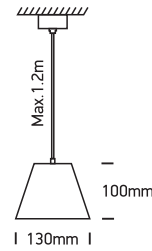

INSTALLATION MANUAL

63038

100-240V | GX53 | 7W | IP20 | Gypsum

Warnings:

1. Make sure that the product is installed properly before connecting to electricity.
2. Do not cover the fitting.
3. Maintenance and installation should only be carried out by a professional electrician.