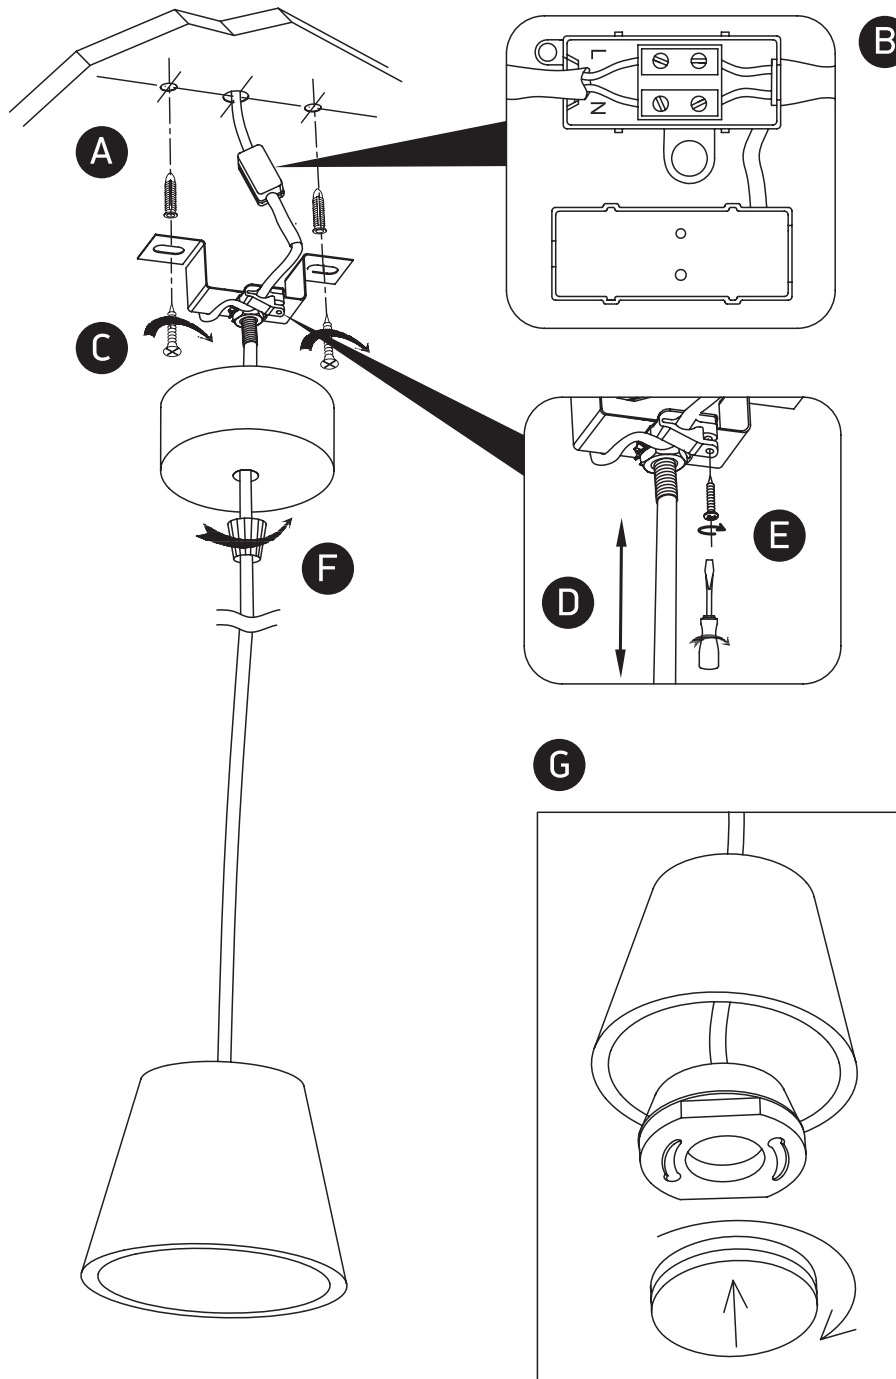

INSTALLATION MANUAL

63038

100-240V | GX53 | 7W | IP20 | Gypsum

Warnings:

1. Make sure that the product is installed properly before connecting to electricity.
2. Do not cover the fitting.
3. Maintenance and installation should only be carried out by a professional electrician.