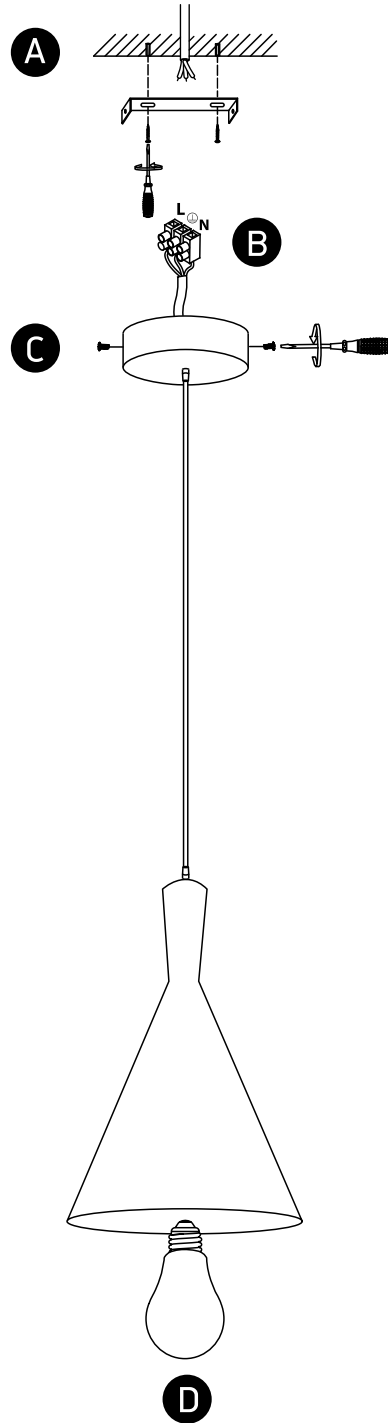

INSTALLATION MANUAL

63040

100-240V | E27 | 12W | IP20 | Aluminium

160cm

one
LIGHT

Warnings:

1. Fix the base on the ceiling.
2. Make sure that the product is installed properly before connecting to electricity.
3. Connect the AC power cable as shown in the above diagram.
4. Do not cover the fitting.
5. Maintenance and installation should only be carried out by a professional electrician.