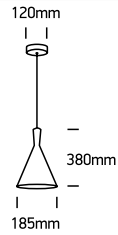

INSTALLATION MANUAL

63040

100-240V | E27 | 12W | IP20 | Aluminium

160cm

one
LIGHT

Warnings:

1. Fix the base on the ceiling.
2. Make sure that the product is installed properly before connecting to electricity.
3. Connect the AC power cable as shown in the above diagram.
4. Do not cover the fitting.
5. Maintenance and installation should only be carried out by a professional electrician.