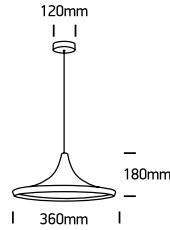

INSTALLATION MANUAL

63042

100-240V | E27 | 12W | IP20 | Aluminium

one
LIGHT

Warnings:

1. Fix the base on the ceiling.
2. Make sure that the product is installed properly before connecting to electricity.
3. Connect the AC power cable as shown in the above diagram.
4. Do not cover the fitting.
5. Maintenance and installation should only be carried out by a professional electrician.