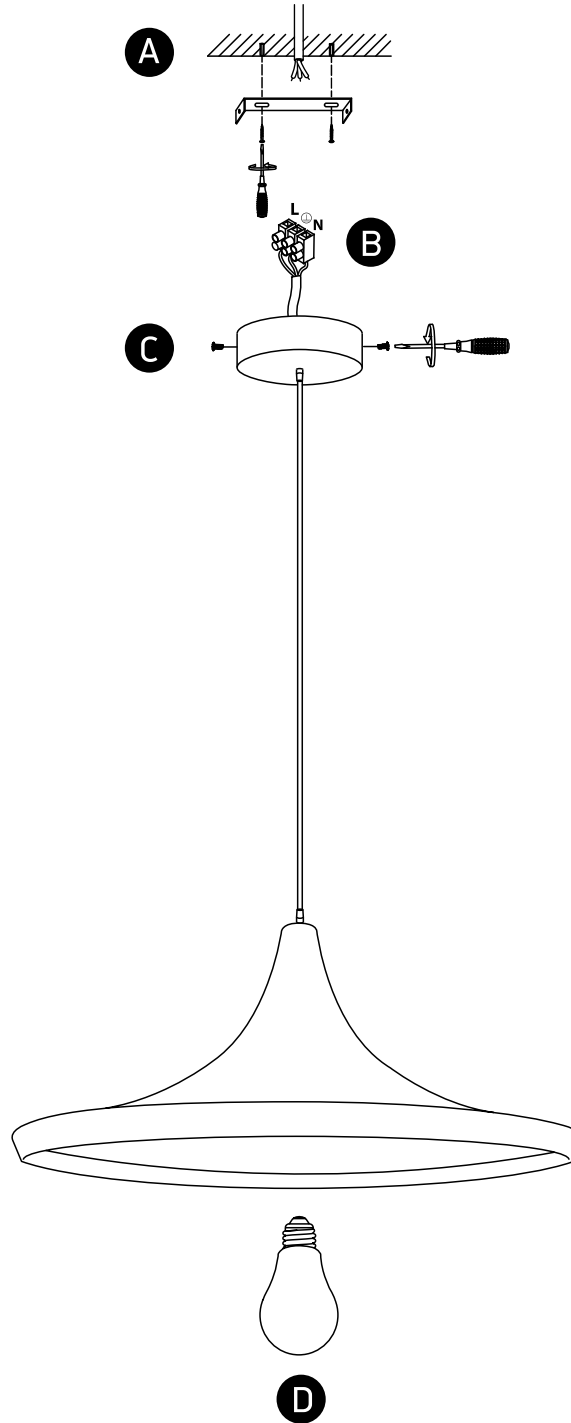

INSTALLATION MANUAL

63042

100-240V | E27 | 12W | IP20 | Aluminium

one
LIGHT

Warnings:

1. Fix the base on the ceiling.
2. Make sure that the product is installed properly before connecting to electricity.
3. Connect the AC power cable as shown in the above diagram.
4. Do not cover the fitting.
5. Maintenance and installation should only be carried out by a professional electrician.